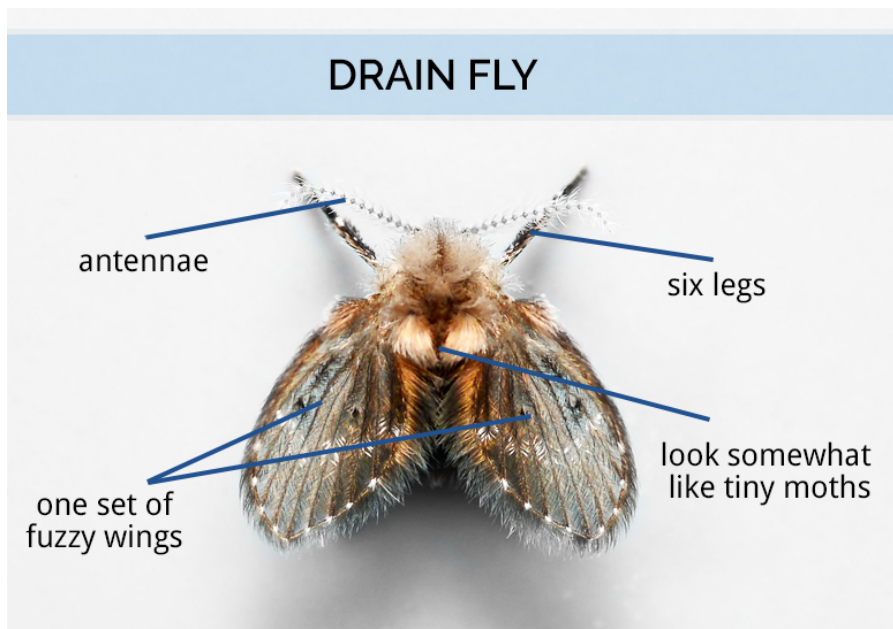

Drain Fly Identification Guide

Learn What Drain Flies Look Like

By DoMyOwn staff

OVERVIEW

What Are Drain Flies?

Drain flies are small flying insects that are attracted to and breed in the organic matter that builds up in sink drains, shower drains, floor drains and other places where decaying organic matter stands. These tiny flies show up seemingly overnight and can reproduce quickly. You will need to [inspect the drain](#) to be sure you have drain flies and not some other type of fly.

SIZE

Drain flies are typically 1/5 to 1/6 inch in length.

SHAPE

- Drain flies have 6 legs
- Drain flies have one set of fuzzy wings
- Drain flies have antennae
- Drain flies appear to be tiny moths when viewed closely

COLOR

Drain flies can range from brown, dark gray to black in color.

RANGE

Drain flies are in every state of the US.