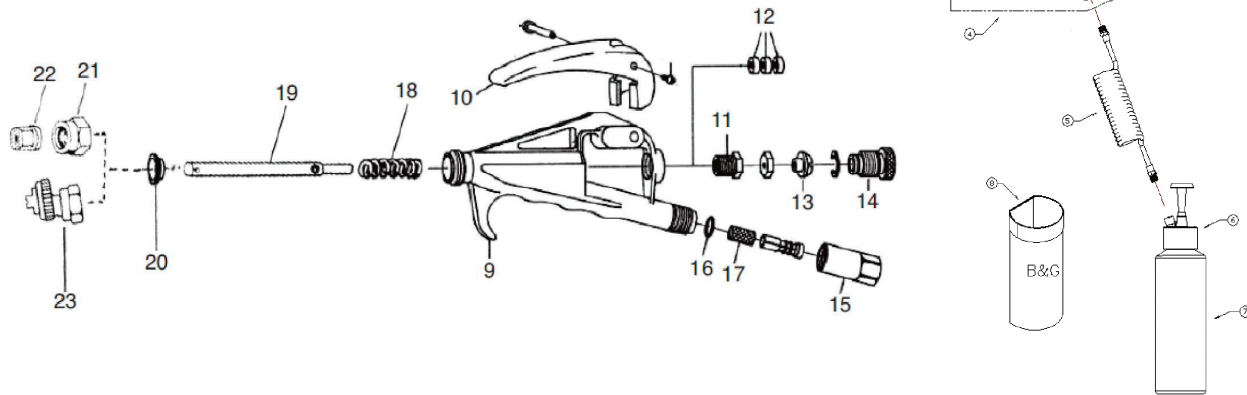

ACCUSPRAY ELITE

Compact Sprayer

SPECIFICATIONS

SYSTEM ————— Hand-carry
TANK SIZE ————— 0.5 L (16 OZ) tank
COMPATIBILITY ————— Water or oil-based insecticides,
disinfectants
WAND EXTENSIONS ————— 9, 18 and 24 in

SCAN FOR MORE
PRODUCT DETAILS

TROUBLESHOOTING

SYMPTOM	POSSIBLE CAUSE	CORRECTIVE ACTION
Bottle not holding pressure, air leaks from top of bottle	Tank cap is not sealing	Tighten cap
		Replace cap gasket
Bottle not getting air pressure	Pump tube plunger gasket cap is damaged	Replace pump tube plunger gasket
	Missing check valve	Replace check valve
Pump tube fills with water when pumping	Check valve is damaged or dirty	Clean around the check valve at the bottom of the pump tube
		Replace the check valve
Holds pressure, but will not spray; spray is weak or sputtering	Nozzle clogged, siphon tube clogged, or strainer clogged	Remove nozzle assembly and clean with a soft brush
Valve body leaking	Packing nut needs tightening or packing washers need replacing	Tighten packing nut, replace packing washers (in GD-124 Repair Kit)

ALL REPLACEMENT PARTS ARE AVAILABLE FOR SALE THROUGH DISTRIBUTOR

EXTENDA-BAN VALVE

ITEM	PART #	ITEM DESCRIPTION
1	24000031	TIP KIT
2	22000015	HANDLE CAP (DARK GRAY PVC)
3	24000062	VALVE REBUILD KIT
4	24000029	COMPLETE VALVE ASSEMBLY
5	24000028	HOSE S/A, DELIVERY SYSTEM (BLUE)
5A	24000078	HOSE S/A ACCUSPRAY ELITE
6	24000037	PUMP REBUILD KIT
7	24000000	BOTTLE, PLASTIC
7A	24000115	BOTTLE, METAL ACCUSPRAY ELITE
8	24000073	HOLSTER, B&G
8A	24000072	HOLSTER, ACCUSPRAY ELITE
9	22044450	VALVE BODY
10	22042800	VALVE TRIGGER KIT
11	22042455	PACKING NUT (STAINLESS STEEL)