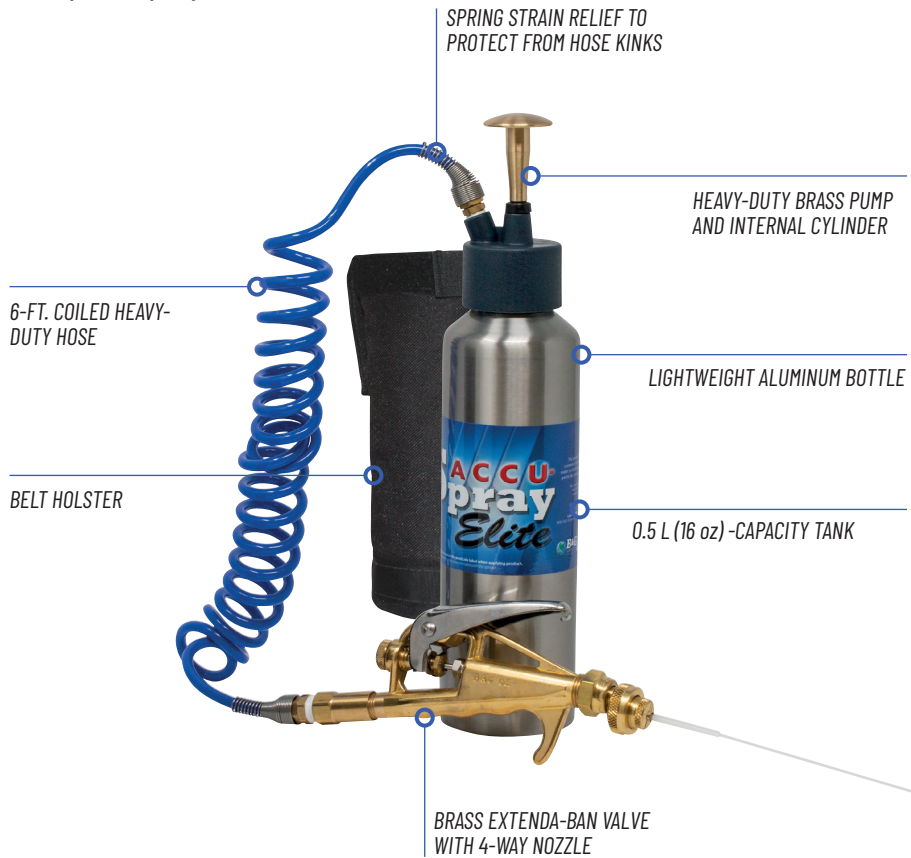

ACCUSPRAY ELITE

Compact Sprayer

B&G

FEATURES & BENEFITS

PORTABLE

Carry minimal chemical for strategic spot treatments.

TIP SHUT-OFF

Tip shut off to prevent chemical drips.

HIGH EFFICIENCY PUMP

Takes only 10 pumps to fully pressurize.

MEASUREMENT ACCURACY

Includes a measuring cup so you can measure and mix only what you need.

INCLUDES BELT HOLSTER

Carry hands-free with the holster accessory that also holds crack and crevice straws.

NOZZLE SELECTION

Available with a 4-way nozzle with crack and crevice tip, a termite injection tip, and a crack and crevice only tip.

EXTRA TANKS

Additional tanks are available for quick chemical change out in the field.

INDUSTRIES

Pest Control

COMPATIBILITY

Water or Oil-Based
Insecticides, Disinfectants

SCAN
FOR MORE
PRODUCT
INFORMATION

DESCRIPTION	VALVE TYPE	TIP	ORDER #
AccuSpray Elite	Extenda-Ban	4-Way Crack and Crevice	24000100
		Crack and Crevice Straw Only	24000102
		Termite Injection Tip	24000101
	Next Gen	4-Way Crack and Crevice	24000200

Contact us: 800-544-8811 | bgequip.com | 135 Region South Drive, Jackson, GA 30233