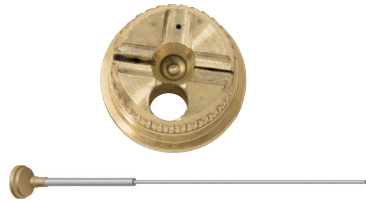

ACCUSPRAY ELITE

NOZZLE OPTIONS

4-WAY ADJUSTABLE CRACK AND CREVICE TIP

DESCRIPTION

Two fan spray options, one pin stream option and one opening for straws and needles.

1" WOOD INJECTION TIP

For use in wood in termite treatments.

4-WAY ADJUSTABLE MULTI-JET TIP

Two fan spray options and two pin stream options.

ACCESSORIES

DESCRIPTION	ORDER #
GASKET KIT FOR ACCUSPRAY ELITE	2400037
ACCUSPRAY ELITE SPARE BOTTLE WITH STORAGE CAP	24000115

EXTENDA-BAN VALVE

FEATURES

- Extenda-Ban: Top quality valve for instant tip shut-off
- B&G 4 Way Tip: With fine fan, coarse fan, pin stream and either a Crack & Crevice Straw orifice (CC) or a second pin stream (S)