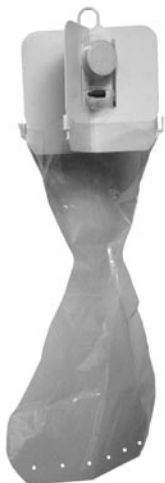

- Bonide Beetle Bagger Japanese Beetle Trap Disposable Collection Bags will securely trap Japanese Beetles.
- Using disposable bags will reduce your contact with the beetles.
- The curved shape of the disposable bags thwarts thousands of beetles from escaping back into your garden.

DIRECTIONS

Attach the disposable bag to the hooks on the sides of the lure holder.

HELPFUL HINT

To ensure stability during windy conditions, place a few small stones in the bottom of the bag.

Notice: Buyer assumes all risk of use, storage or handling of this product not in strict accordance with directions.