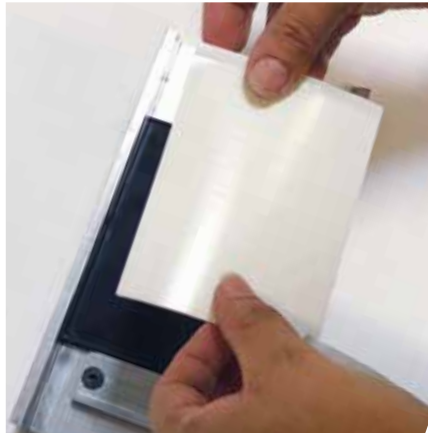

INTRODUCING ANOTHER INNOVATION BY VM:

EZ CONCEAL INSECT STATION

THE SMALL, DISCRETE & PERMANENT INSECT MONITORING DEVICE

- Pre-attached double-sided foam makes attaching to any surface EZ
- Low profile, covered station made to fit in tight spaces
- Uses the Catchmaster™ 72CRM glue board
 - Can be placed flat on floors, walls or ceilings
 - Great for residential or commercial accounts
 - Glue board comes out with the lid for easy service while the base stays permanent.
- Barcode attached to the lid makes scanning EZ
- Creates a seamless service for hard to reach places
- Glue board sinks into the base to create a deadfall for the insect
- Glue board included with initial purchase

Univar #837861

TURN OVER FOR
MORE INFORMATION

VMPRODUCTS.COM
PROVEN. RELIABLE. DURABLE.

Distributed exclusively by

EZ CONCEAL

INSECT STATION

SELL THE STATION TO THE CUSTOMER AS A PERMANENT INSPECTION POINT

Barcode is included for permanent placement, mapping and tracking of insects.

Precision placement of 1/16" double coated foam for installation to most surfaces.

Top lid designed to easily attach to the base.

MULTI-PURPOSE GLUE BOARD

Servicing the station is EZ for the pest control technician.