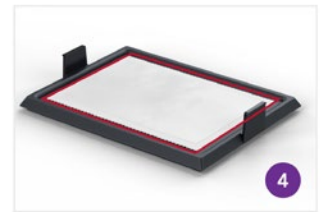

INTEGRATED PEST & INSECT MANAGEMENT AND MONITORING TOOL

The EZ Conceal™ is a low-profile insect station designed to fit securely where you need monitoring and management most, while concealing the insects from customers and unwanted views. Built for hard-to-reach spaces, it's ideal for discreet use in offices, commercial kitchens, and hotels, lying flat along floors, walls, or ceilings. Comes pre-assembled with double-sided foam tape for easy attachment. 100% American made.

1
Low-profile, covered station can be placed flat on floors, walls, or ceilings.

2
Textured ramps help crawling insects like roaches enter with ease.

3
Left and right wall sections are closed, shielding the contents of the glue boards from the general public.

4
Glue board sinks into the base to create a deadfall for insects.

5
Glue board attaches to lid, making it easy to service after station is set in place.

6
Accommodates Catchmaster™ #72CRM glue board perforated for four placements and also fits perfectly into commercial mouse repeaters for dual use.

7
Comes pre-assembled with double-sided foam tape and acrylic adhesive to ensure secure mounting and long-lasting installation to a variety of surfaces, even in hard-to-reach spaces.