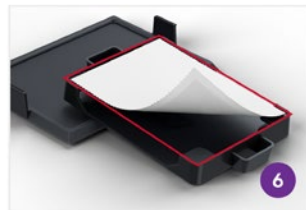

INTEGRATED PEST & INSECT MANAGEMENT AND MONITORING TOOL

The EZ Conceal™ is a low-profile insect station designed to fit securely where you need monitoring and management most, while concealing the insects from customers and unwanted views. Built for hard-to-reach spaces, it's ideal for discreet use in offices, commercial kitchens, and hotels, lying flat along floors, walls, or ceilings. Comes pre-assembled with double-sided foam tape for easy attachment. 100% American made.

1
Low-profile, covered station can be placed flat on floors, walls, or ceilings.

2
Textured ramps help crawling insects like roaches enter with ease.

3
Left and right wall sections are closed, shielding the contents of the glue boards from the general public.

4
Glue board sinks into the base to create a deadfall for insects.

5
Glue board attaches to lid, making it easy to service after station is set in place.

6
Accommodates Catchmaster™ #72CRM glue board perforated for four placements and also fits perfectly into commercial mouse repeaters for dual use.

7
Comes pre-assembled with double-sided foam tape and acrylic adhesive to ensure secure mounting and long-lasting installation to a variety of surfaces, even in hard-to-reach spaces.