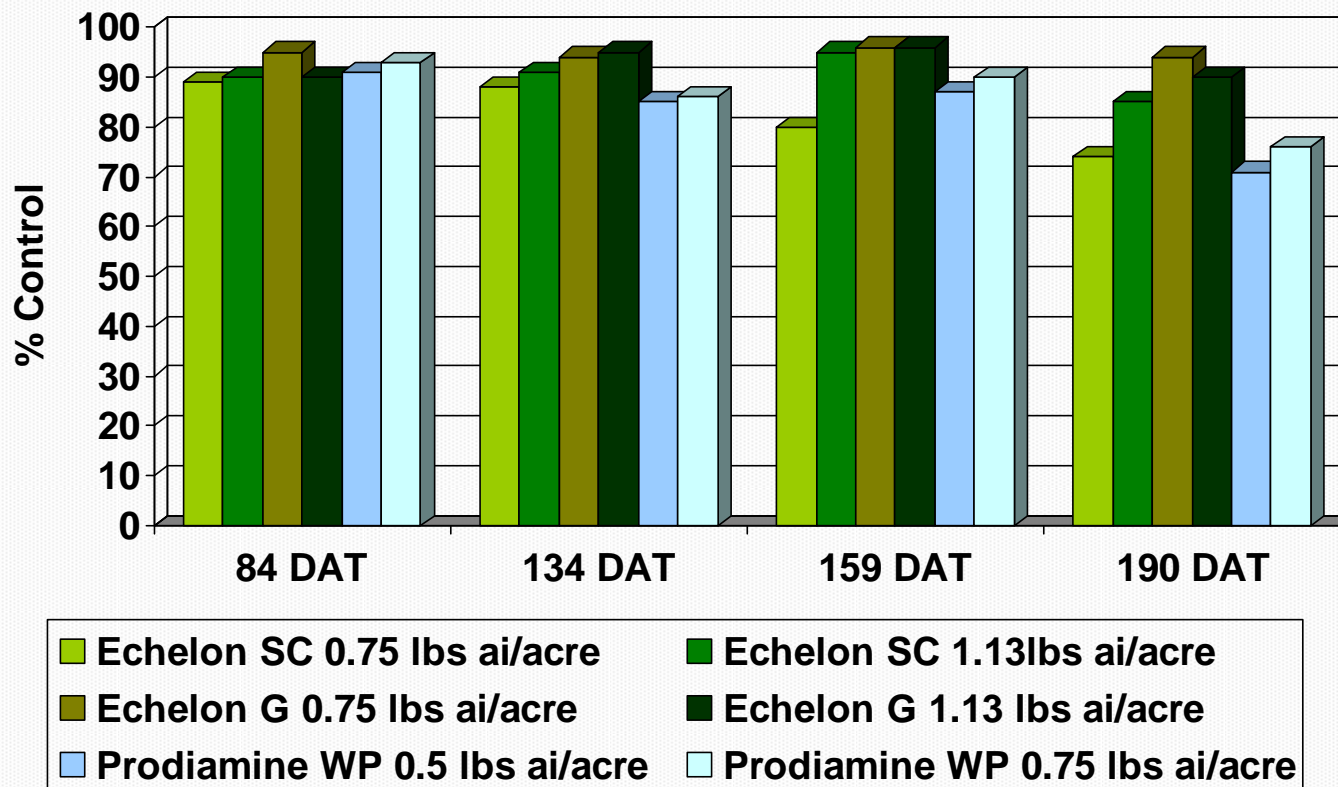

# Echelon Post-emergent Poa Annuua Control

---

# Echelon Pre-emergent Poa Annuua Control

Dr. S. McElroy

University of Tennessee  
2006/07

Applied Pre, 9/06/06

# Echelon Post-emergent Goosegrass Control

Dr. T. Murphy  
University of Georgia  
2006

5 inch diameter goosegrass

# Echelon Post-emergent Dandelion Control

Dr. S. Askew  
Virginia Tech  
2006

Treatments applied 4-10-2006,  
Mature Broadleaf weeds