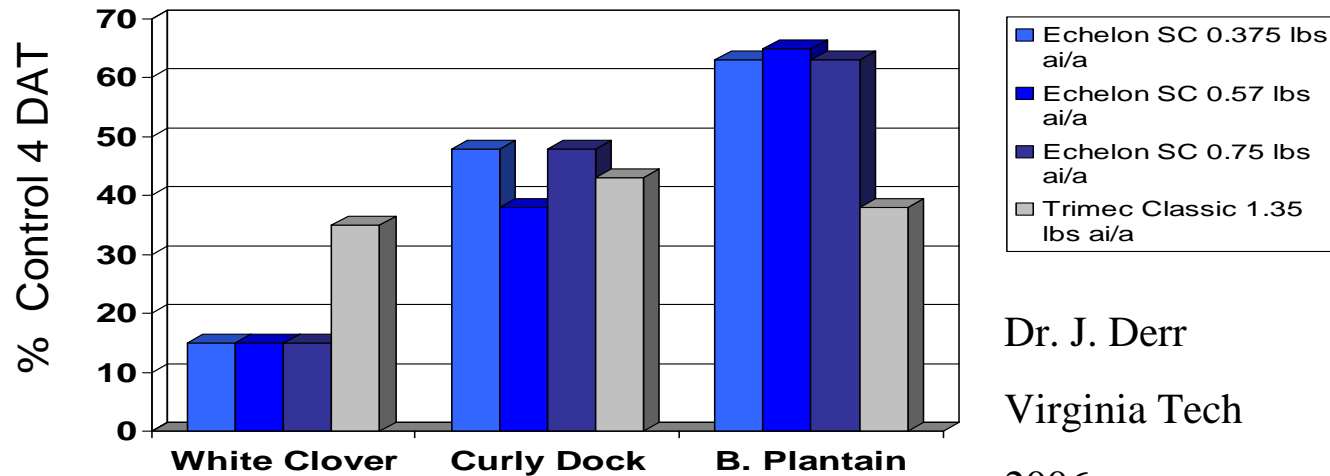

Echelon Post-emergent Broadleaf Weed Control

Dr. J. Derr

Virginia Tech

2006

*“Rapid Expression
of control”*