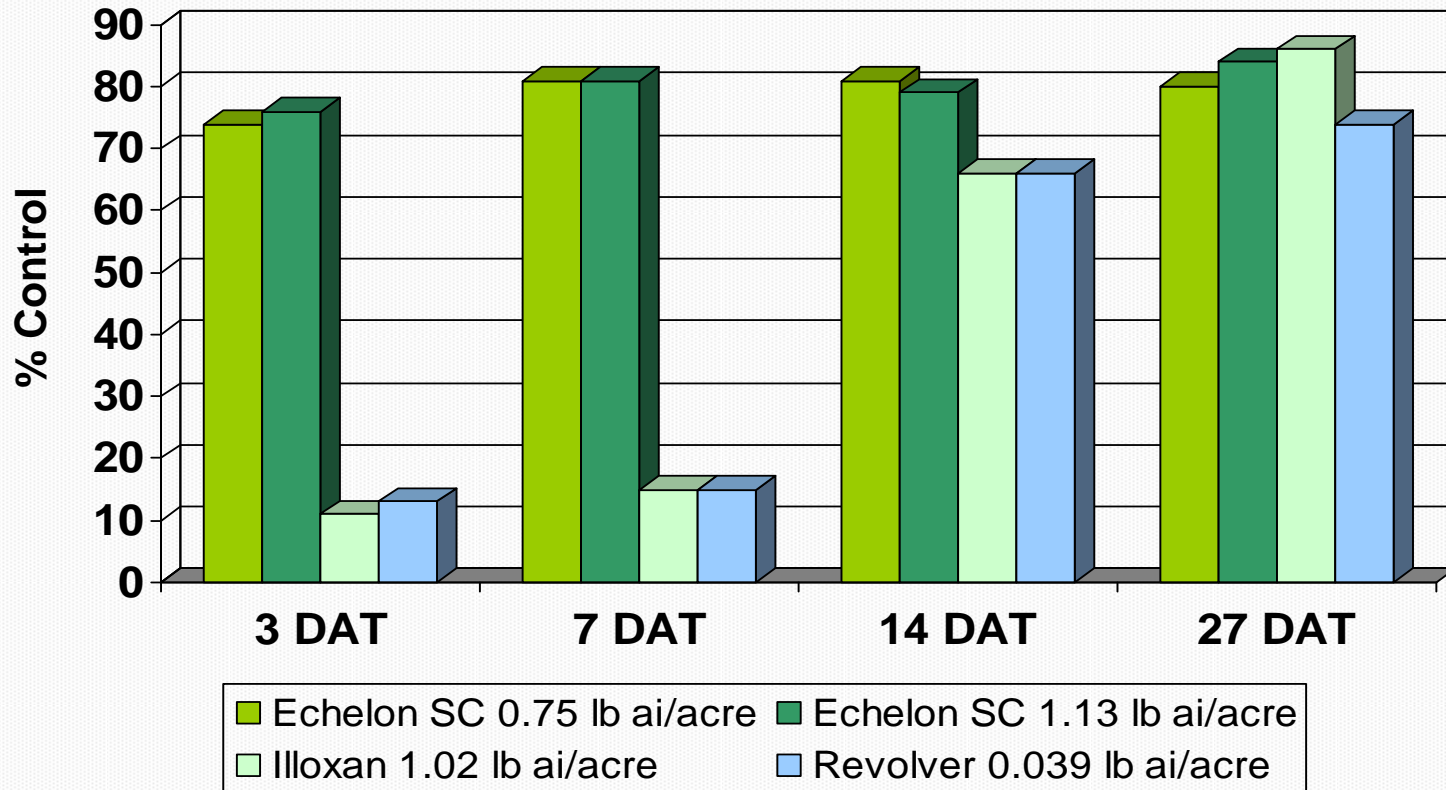

# Echelon Post-emergent Poa Annuua Control

---

# Echelon Pre-emergent Poa Annuua Control

Dr. S. McElroy

University of Tennessee  
2006/07

Applied Pre, 9/06/06

# Echelon Post-emergent Goosegrass Control

Dr. T. Murphy  
University of Georgia  
2006

5 inch diameter goosegrass