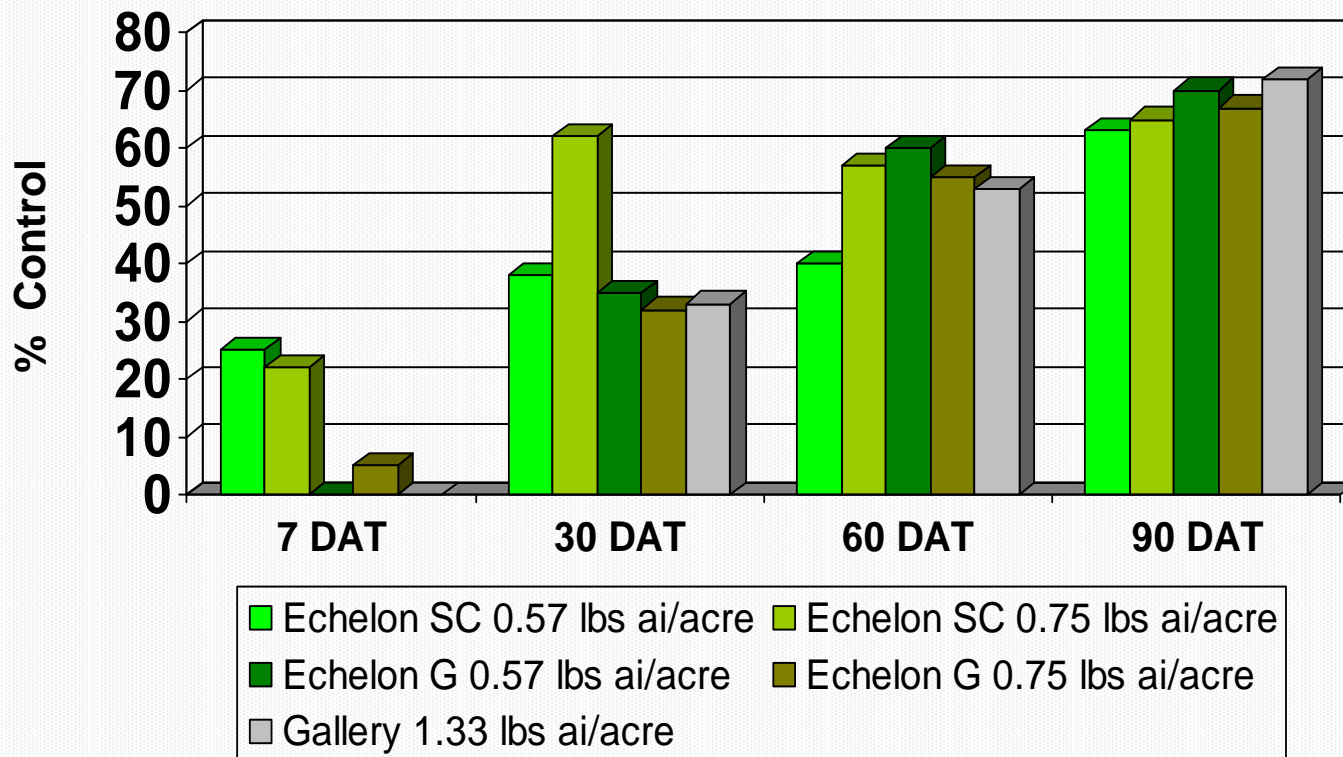

# Echelon Post-emergent Goosegrass Control

Dr. T. Murphy  
University of Georgia  
2006

5 inch diameter goosegrass

# Echelon Post-emergent Dandelion Control

Dr. S. Askew  
Virginia Tech  
2006

Treatments applied 4-10-2006,  
Mature Broadleaf weeds