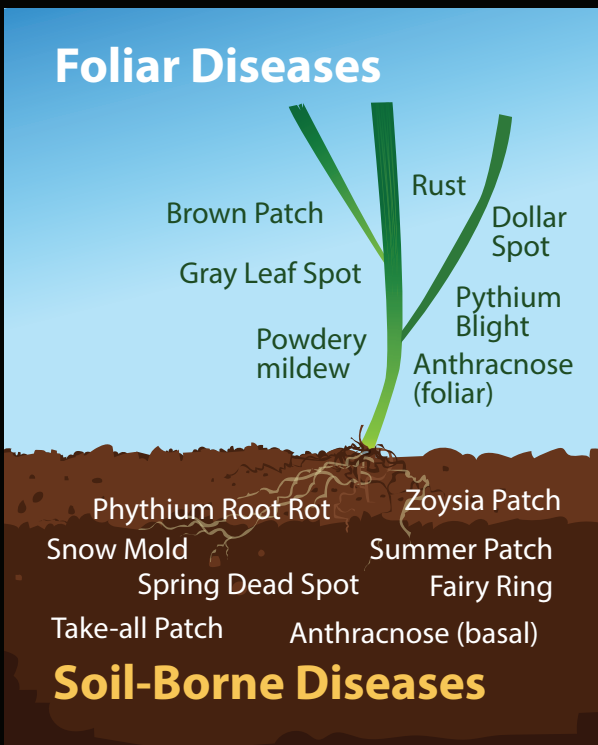

FMC

FameTM

**When your lawn is in the spotlight,
*Fame is for you.***

- Rapid foliar and root uptake with xylem and translaminar movement
- Fast penetration into leaf tissues and rainfast within 15 minutes
- Protection against root and foliar diseases in turf, including Brown Patch, Summer Patch, Pythium blight and other tough turf diseases

GROUP  FUNGICIDE

Fluoxastrobin Action is in the Spotlight

Broad Spectrum Disease Control for Lawn Care

- Protection against 25 major lawn diseases including brown patch, summer patch, zoysia patch and Pythium
- Up to 28 days preventative control when used as labeled at high rates¹
- Fluoxastrobin has systemic action through xylem and translaminar movement to deliver thorough, fast-acting disease protection and resist further growth of established fungi

¹ Under severe conditions shorter application intervals are needed for optimum control.

FAME Benefits*

	Fluoxastrobin	Azoxystrobin	Trifloxystrobin
Foliar Uptake	✓	✓	X
Root Uptake	✓	✓	X
Translaminar	✓	✓	low
Rainfastness	15 mins.	4 hr.	1 hr.
Plant Health Claims	✓	✓	✓
Xylem Mobile	✓	✓	X
Granule form. Available	✓	✓	X
Preventative Control	✓	✓	✓
Curative Control	✓	✓	✓
Labeled Dollar Spot Control	✓	X	X
Labeled Pythium Root Rot Control	✓	✓	X
Labeled Pythium Blight Control	✓	✓	X