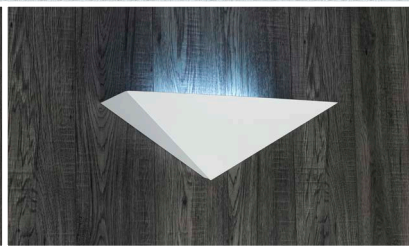

Product	Order Code
Illumé Alpha White 2 x 15 W BL Lamps	106100-00
Illumé Alpha Black 2 x 15 W BL Lamps	106102-00
Illumé Alpha Stainless Steel 2 x 15 W BL Lamps	106104-00
Illumé Alpha Brass 2 x 15 W BL Lamps	106106-00
Dimensions: 6.4"H x 20.4"W x 2.7"D (162 H x 518 W x 68.5mm D)	
Weight: 4.45 lbs. (2 Kg)	
Power: 2 x 15 Watts, 30 Watts UVA	
Bulbs	
15 W BL bulb standard, 12 x 2 pack	212520-00
15 W BL bulb standard, pack of 25	212525-00
15 W BLB bulb standard 12 x 2 pack	210520-00
15 W BLB bulb standard pack of 25	210525-00
Glue boards	
Illume Alpha Glueboard	312650-00

Product	Order Code
Illumé Galaxy White, 2 x 25 W standard	106500-00
Illumé Galaxy White, 2 x 25 W sleeved	106550-51
Illumé Galaxy Black, 2 x 25 W standard	106600-00
Illumé Galaxy Black, 2 x 25 W sleeved	106650-51
Illumé Galaxy Stainless Steel, 2 x 25 W standard	106700-00
Illumé Galaxy Stainless Steel, 2 x 25 W sleeved	106750-51
Illumé Galaxy Brass, 2 x 25 W standard	106760-00
Illumé Galaxy Brass, 2 x 25 W sleeved	106770-51
Dimensions: 5¼" H x 26" W x 5¼" D (146 H x 660 W x 146mm D)	
Weight: 6.6lbs. (2.99 Kg)	
Power: 2 x 25 Watts, 50 Watts UVA	
Bulbs	
25 W bulb standard pack of 25	213716-00
25 W bulb sleeved pack of 25	213704-00
Glue boards	
Brandenburg 'easy count' universal glue board (black)	312500-00
Brandenburg 'easy count' universal glue board (white)	312600-00