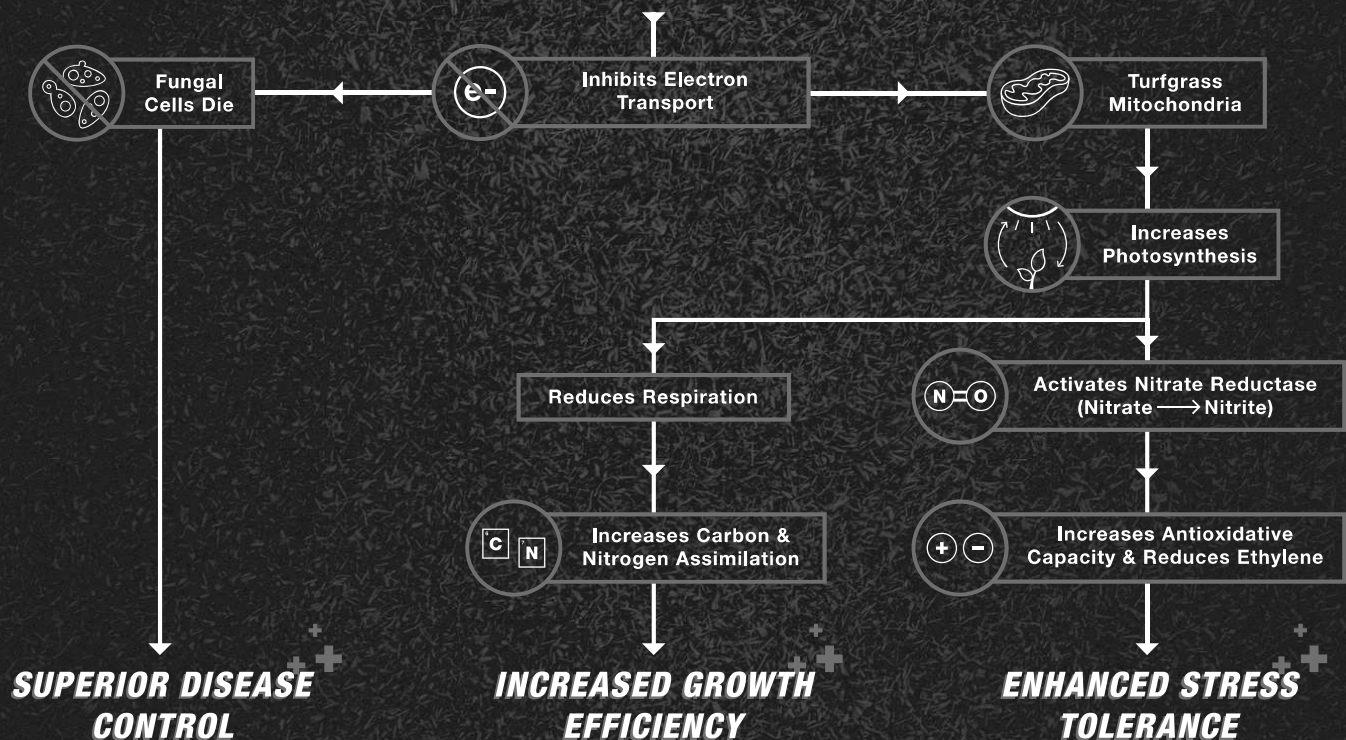

BASF

We create chemistry

Intrinsic[®]
Brand Fungicides

S U C C E S S I S N ' T A N
A C C I D E N T - I T ' S A

SCIENCE

When it comes to turfgrass performance, you expect greatness because greatness is the expectation. Intrinsic[®] brand fungicides have set the gold standard by delivering results that help superintendents take their courses to the next level. As the first fungicide brand that officially achieved EPA approval for its plant health benefits, these foundational products give you the power to control disease, enhance growth and grow more resilient turf from the roots up.

**ENHANCED
STRESS TOLERANCE**

Turfgrasses treated with Intrinsic brand fungicides **grow dramatically longer, denser root systems than the competition**, improving the resilience of your course in the face of environmental stress, such as heat, cold and drought, and mechanical stress, such as aeration.

**TURF THAT'S SECOND BEST WON'T CUT IT. YOUR GOAL IS TO
BE THE GREATEST OF ALL TURF**

BUILD A FOUNDATION OF

PLANT HEALTH

Intrinsic® brand fungicides are powerful by design, delivering incredible plant health benefits to help your turf achieve peak performance. See how it works:

Lexicon
Intrinsic Brand Fungicide

Navicon
Intrinsic Brand Fungicide

Insignia SC
Intrinsic Brand Fungicide

Honor
Intrinsic Brand Fungicide

Pillar G
Intrinsic Brand Fungicide

Increased Nitrogen + Increased Carbon + Decreased Ethylene = More Growth & Reduced Stress