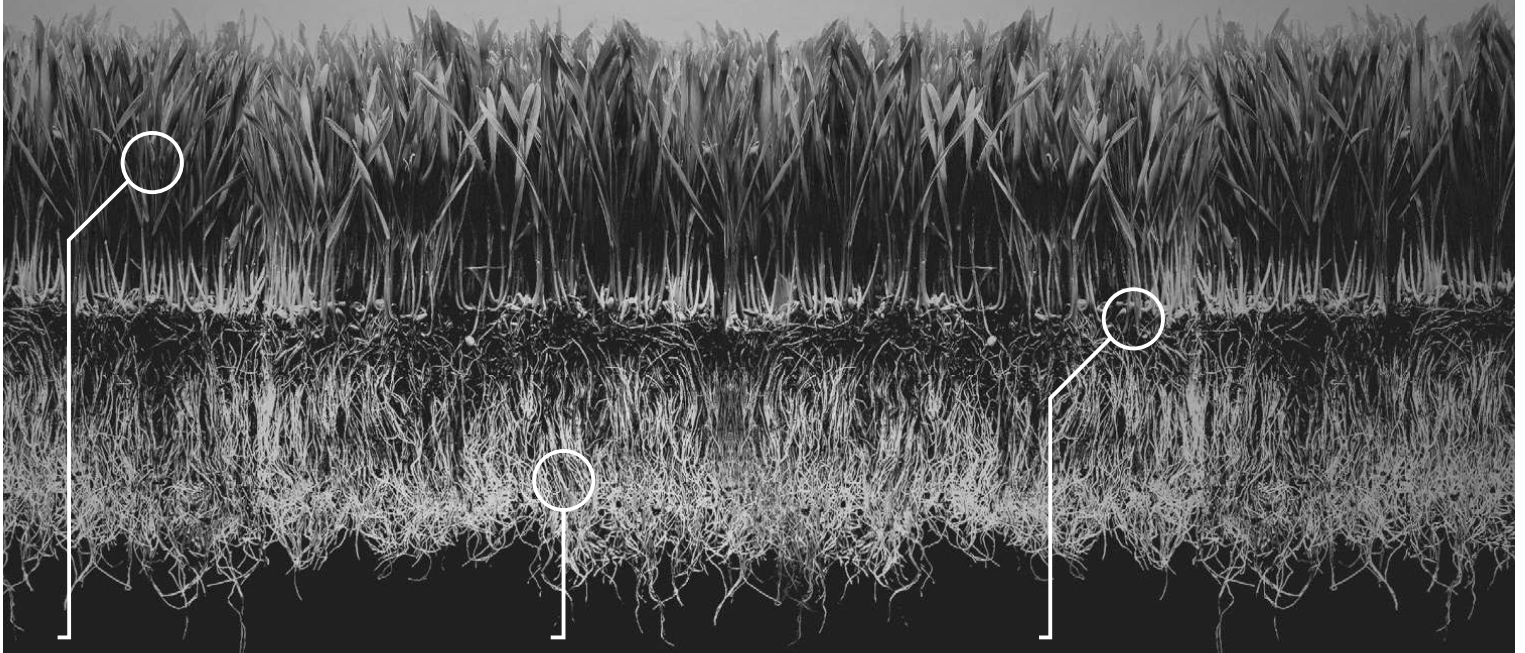

BASF

We create chemistry

Intrinsic[®]
Brand Fungicides

S U C C E S S I S N ' T A N
A C C I D E N T - I T ' S A

SCIENCE

When it comes to turfgrass performance, you expect greatness because greatness is the expectation. Intrinsic[®] brand fungicides have set the gold standard by delivering results that help superintendents take their courses to the next level. As the first fungicide brand that officially achieved EPA approval for its plant health benefits, these foundational products give you the power to control disease, enhance growth and grow more resilient turf from the roots up.

**SUPERIOR
DISEASE CONTROL**

Intrinsic brand fungicides inhibit mitochondrial respiration in fungi, preventing disease from spreading so your turf can preserve energy and thrive while **controlling up to 28 of the toughest turfgrass diseases with up to 28-day residual.**

**INCREASED
GROWTH EFFICIENCY**

Intrinsic brand fungicides maximize the photosynthetic process of turfgrass, **helping your turf grow stronger and more resilient from the inside out compared to turf treated with competitive products.**