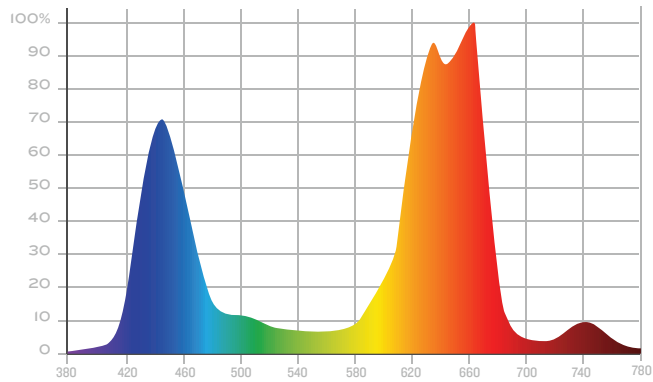

K3 SERIES 2 XL450

PPFD

SPECTRUM

DIMENSIONS

SPECIFICATIONS

| | |
|---|-----------------------------|
| Spectrum | Full Spectrum (380 - 730nm) |
| Diodes | 120 (3w, UV, IR) |
| Max. Wattage | 270w (±5%) |
| HID Wattage Equivalent | 450w |
| Input Voltage | 100-240V AC Power Input |
| Output Voltage | UL Stnd. < 76V DC |
| Lifetime | >50,000 Hours |
| Weight | 19.3 lbs |
| Dimensions | 22" L x 13" W x 3.25" H |
| RMH (Recommended Mounted Height Above Canopy) | 18" |
| Footprint (RMH) | 2.5' x 3.5' |
| PPFD Peak (RMH) | 579 |
| Warranty | 3-Year |
| Certifications | CE, ROHS |