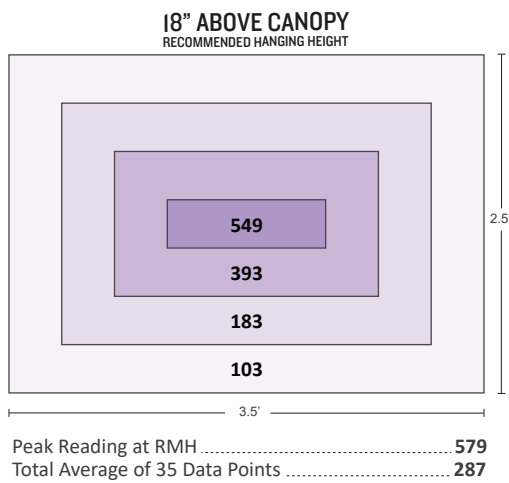

K3 SERIES 2 XL450

PPFD

SPECTRUM

DIMENSIONS

SPECIFICATIONS

| | |
|---|-----------------------------|
| Spectrum | Full Spectrum (380 - 730nm) |
| Diodes | 120 (3w, UV, IR) |
| Max. Wattage | 270w (±5%) |
| HID Wattage Equivalent | 450w |
| Input Voltage | 100-240V AC Power Input |
| Output Voltage | UL Stnd. < 76V DC |
| Lifetime | >50,000 Hours |
| Weight | 19.3 lbs |
| Dimensions | 22" L x 13" W x 3.25" H |
| RMH (Recommended Mounted Height Above Canopy) | 18" |
| Footprint (RMH) | 2.5' x 3.5' |
| PPFD Peak (RMH) | 579 |
| Warranty | 3-Year |
| Certifications | CE, ROHS |