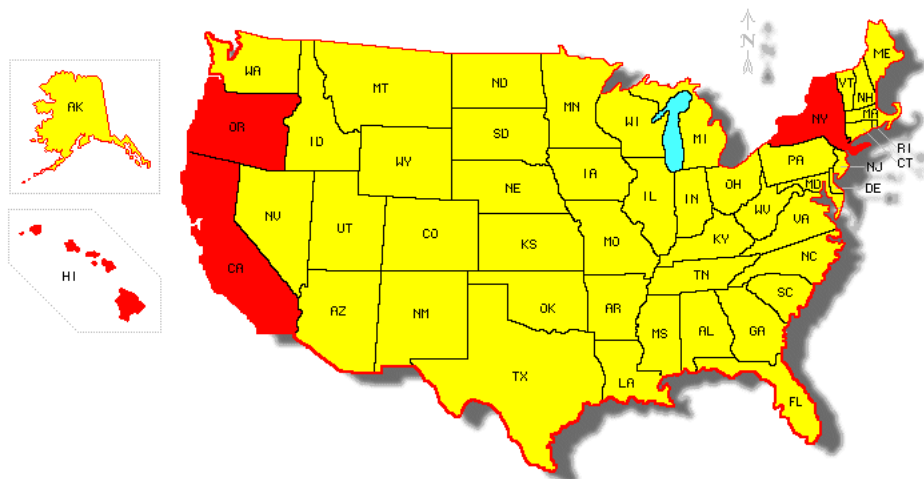

State Registrations for DominAnt™

DominAnt 5.4% Pint and Gallon

● - Registered

DominAnt 5.4% Bait Stations

● - Registered

● - Not Registered

DominAnt 1% Quart

- - Registered
- - Not Registered