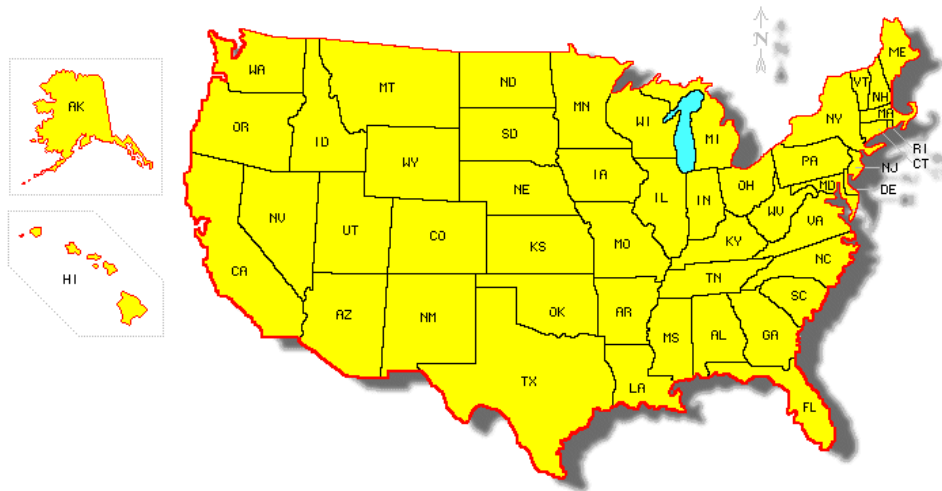

State Registrations for DominAnt™

DominAnt 5.4% Pint and Gallon

● - Registered

DominAnt 5.4% Bait Stations

● - Registered

● - Not Registered

DominAnt 1% Quart

- - Registered
- - Not Registered