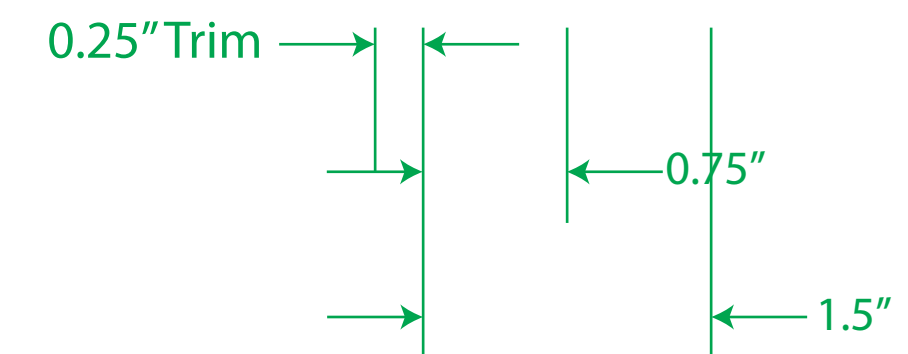

Natural and Organic Tomato & Vegetable Food

40750

VPG Type 5 DIELINE