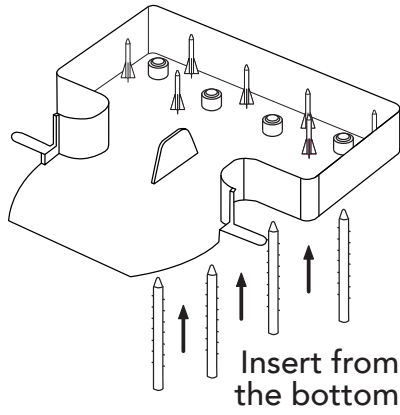

Now comes standard with the **NEW EZ Service Tray**.

1

Insert rods through the bottom of the tray until they "snap" into place.

2

Once all 4 rods are in place, the tray will hold:

4

Pieces of block bait

8

Pieces of soft bait

www.vmproducts.com

Now comes standard with the **NEW EZ Service Tray**.

1

Insert rods through the bottom of the tray until they "snap" into place.

2

Once all 4 rods are in place, the tray will hold:

4

Pieces of block bait

8

Pieces of soft bait

www.vmproducts.com

Now comes standard with the **NEW EZ Service Tray**.

1

Insert rods through the bottom of the tray until they "snap" into place.

2

Once all 4 rods are in place, the tray will hold:

4

Pieces of block bait

8

Pieces of soft bait

www.vmproducts.com

Now comes standard with the **NEW EZ Service Tray**.