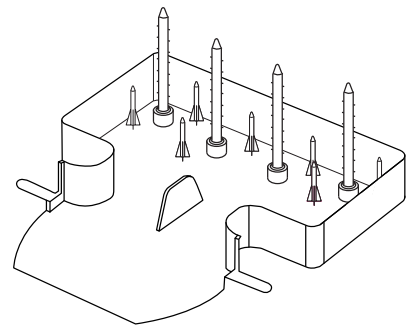

Now comes standard with the **NEW EZ Service Tray**.

1

Insert rods through the bottom of the tray until they "snap" into place.

2

Once all 4 rods are in place, the tray will hold:

4

Pieces of block bait

8

4

Pieces of block bait

8

Pieces of soft bait

www.vmproducts.com

Now comes standard with the **NEW EZ Service Tray**.

1

Insert rods through the bottom of the tray until they "snap" into place.

2

Once all 4 rods are in place, the tray will hold:

4

Pieces of block bait

8

Pieces of soft bait

www.vmproducts.com

Now comes standard with the **NEW EZ Service Tray**.

1

Insert rods through the bottom of the tray until they "snap" into place.

2

Once all 4 rods are in place, the tray will hold:

4

Pieces of block bait

8

Pieces of soft bait