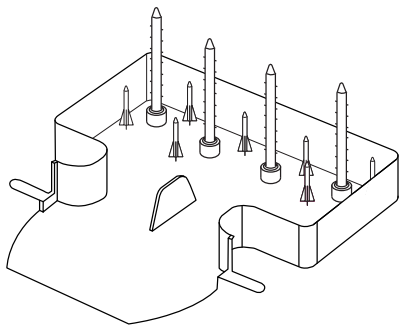

Pieces of soft bait

www.vmproducts.com

Now comes standard with the **NEW EZ Service Tray**.

1

Insert rods through the bottom of the tray until they "snap" into place.

2

Once all 4 rods are in place, the tray will hold:

4

Pieces of block bait

8

Pieces of soft bait

www.vmproducts.com

Now comes standard with the **NEW EZ Service Tray**.

1

Insert rods through the bottom of the tray until they "snap" into place.

2

Once all 4 rods are in place, the tray will hold:

4

Pieces of block bait

8

Pieces of soft bait

www.vmproducts.com

Now comes standard with the **NEW EZ Service Tray**.

1

Insert rods through the bottom of the tray until they "snap" into place.

2

Once all 4 rods are in place, the tray will hold:

4

Pieces of block bait

8

Pieces of soft bait