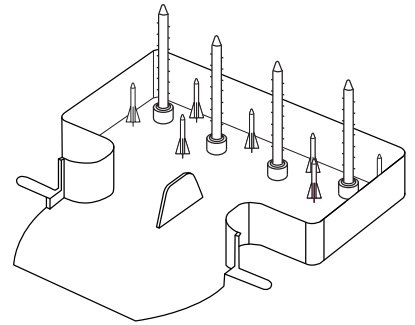

Now comes standard with the **NEW EZ Service Tray**.

1

Insert rods through the bottom of the tray until they "snap" into place.

2

Once all 4 rods are in place, the tray will hold:

4

Pieces of block bait

8

Pieces of soft bait

www.vmproducts.com

Now comes standard with the **NEW EZ Service Tray**.

1

Insert rods through the bottom of the tray until they "snap" into place.

2

Once all 4 rods are in place, the tray will hold:

4

Pieces of block bait

8

Pieces of soft bait

www.vmproducts.com

Now comes standard with the **NEW EZ Service Tray**.

1

Insert rods through the bottom of the tray until they "snap" into place.

2

Once all 4 rods are in place, the tray will hold:

4

Pieces of block bait

8

Pieces of soft bait

www.vmproducts.com

Now comes standard with the **NEW EZ Service Tray**.