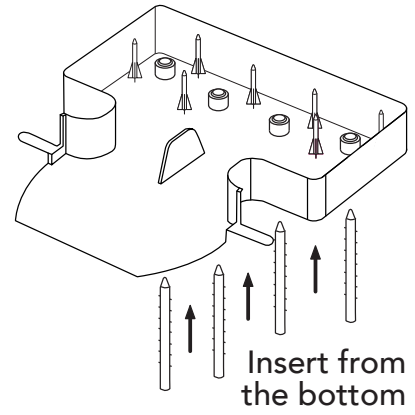

Now comes standard with the **NEW EZ Service Tray**.

1

Insert rods through the bottom of the tray until they "snap" into place.

2

Once all 4 rods are in place, the tray will hold:

4

Pieces of block bait

8

Pieces of soft bait

www.vmproducts.com

Now comes standard with the **NEW EZ Service Tray**.

1

Insert rods through the bottom of the tray until they "snap" into place.

2

Once all 4 rods are in place, the tray will hold:

4

Pieces of block bait

8

Pieces of soft bait

www.vmproducts.com

Now comes standard with the **NEW EZ Service Tray**.

1

Insert rods through the bottom of the tray until they "snap" into place.

2

Once all 4 rods are in place, the tray will hold:

4

Pieces of block bait

8

Pieces of soft bait

www.vmproducts.com

Now comes standard with the **NEW EZ Service Tray**.