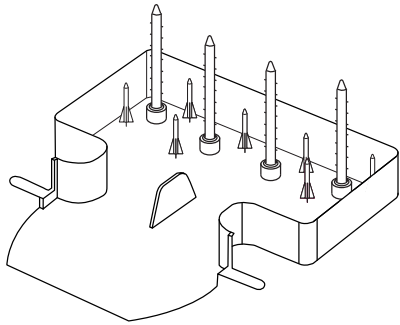

Now comes standard with the **NEW EZ Service Tray**.

1

Insert rods through the bottom of the tray until they "snap" into place.

2

Once all 4 rods are in place, the tray will hold:

4

Pieces of block bait

8

Pieces of soft bait

www.vmproducts.com

Now comes standard with the **NEW EZ Service Tray**.

1

Insert rods through the bottom of the tray until they "snap" into place.

2

Once all 4 rods are in place, the tray will hold:

4

Pieces of block bait

8

Pieces of soft bait

www.vmproducts.com

Now comes standard with the **NEW EZ Service Tray**.

1

Insert rods through the bottom of the tray until they "snap" into place.

2

Once all 4 rods are in place, the tray will hold:

4

Pieces of block bait

8

Pieces of soft bait

www.vmproducts.com

Now comes standard with the **NEW EZ Service Tray**.