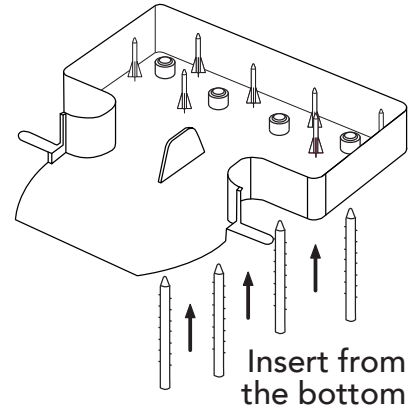

Now comes standard with the **NEW EZ Service Tray**.

1

Insert rods through the bottom of the tray until they "snap" into place.

2

Once all 4 rods are in place, the tray will hold:

4

Pieces of block bait

8

4

Pieces of block bait

8

Pieces of soft bait

www.vmproducts.com

Now comes standard with the **NEW EZ Service Tray**.

1

Insert rods through the bottom of the tray until they "snap" into place.

2

Once all 4 rods are in place, the tray will hold:

4

Pieces of block bait

8

Pieces of soft bait

www.vmproducts.com

Now comes standard with the **NEW EZ Service Tray**.

1

Insert rods through the bottom of the tray until they "snap" into place.

2

Once all 4 rods are in place, the tray will hold:

4

Pieces of block bait

8

Pieces of soft bait