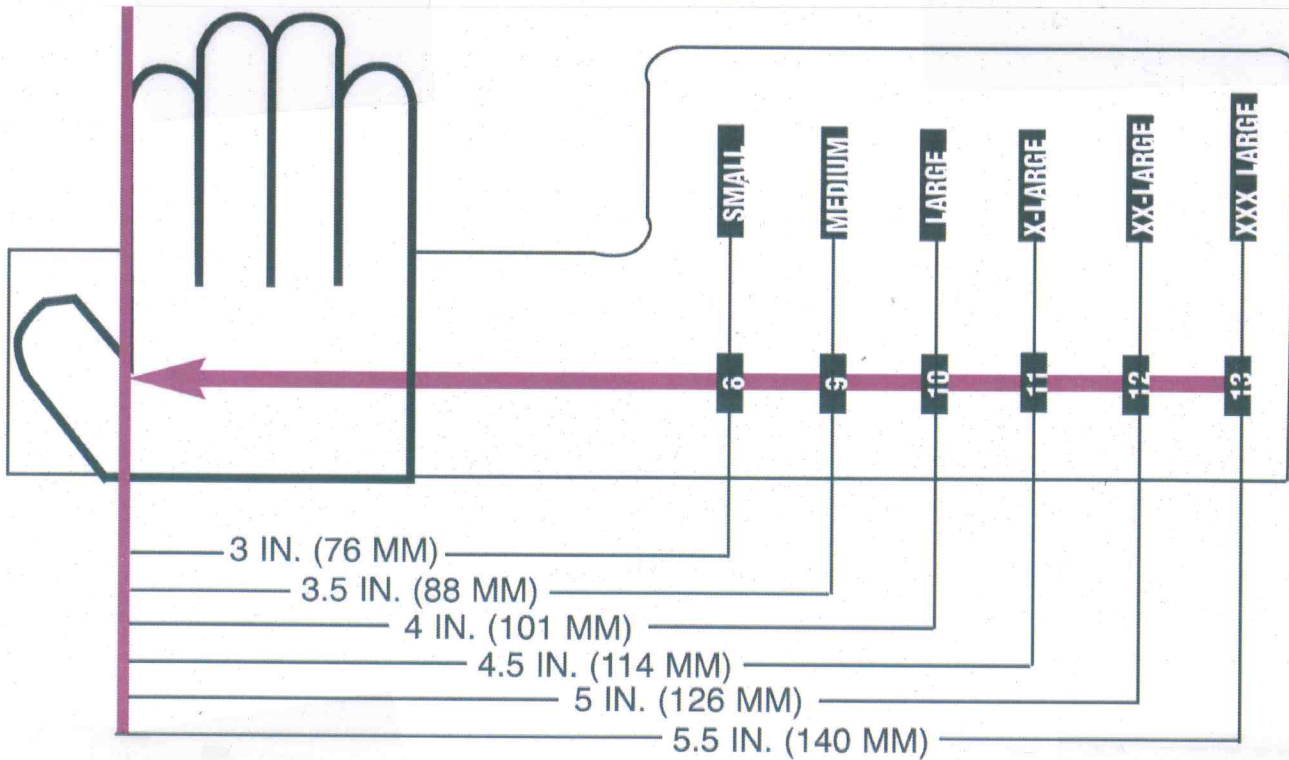

Glove Sizing Chart

PLACE YOUR INDEX FINGER NEXT TO THE VERTICAL DARK LINE AS SHOWN, AND YOUR KNUCKLES ON TOP OF THE HORIZONTAL DARK LINE TO GET YOUR PROPER SIZE. WHEN USING THIS SIZING CHART FOR CAT & WILDLIFE , DUTY AND RESISTOR GLOVES ADD AN ADDITIONAL SIZE FOR PROPER FIT.