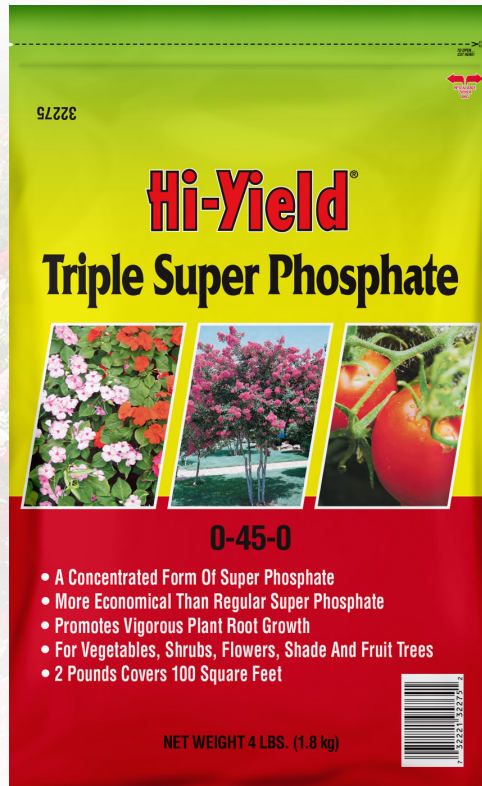

Hi-Yield®

32275

Triple Super Phosphate

Encourages plants to develop sturdy root systems, increases bloom production and strengthens fruit and bud set.

UPC Number 7 32221 32275 2

4 lbs 35 cases per pallet

Application:

- 2 lbs. per 100 sq. ft.

Always Read and Follow Label Directions

230 FM 87 • BONHAM, TEXAS 75418 • Visit Us At: www.fertilome.com