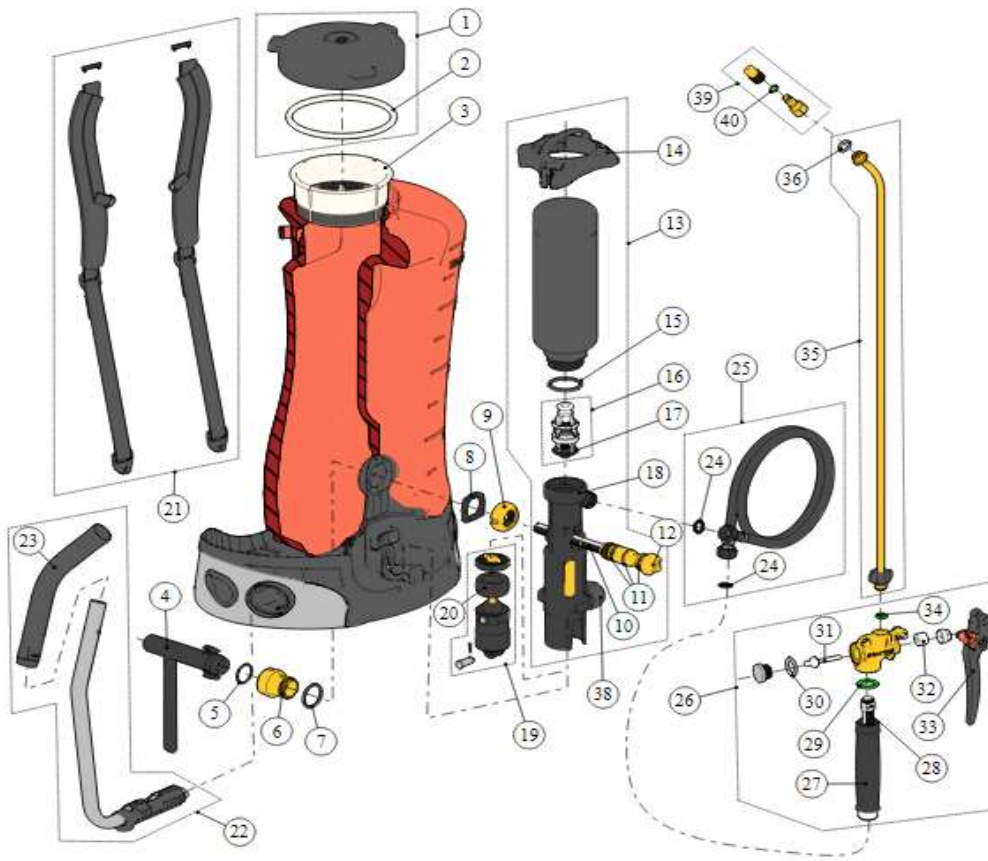

## Product Pricelist

Product Code	Product Name	Description	Product Image	Distributor Cost	Suggested Retail	Diagram Part
12004501	FLOX 10 AT3	Backpack Sprayer 2.5 gallon				
12004601	IRIS 15 AT3	Backpack Sprayer 4 gallon				
12057501-SB	Gasket Set pump and tank	Gasket set pump and tank				2, 5, 7, 10, 11, 15, 17, 26
144-129-01	Lid Gasket Only (available from gasket set pump and tank)	Lid gasket				2
501-170-19	O-Ring Only (available from gasket set pump and tank)	O-Ring 11.11x1.78 NBR				5
501-170-62	O-Ring Only (available from gasket set pump and tank)	O-Ring 31.4x3.53 NBR				15
501-170-44	O-Ring Only (available from gasket set pump and tank)	O-Ring 23.47x2.62 NBR				17

## Product Pricelist

Product Code	Product Name	Description	Product Image	Distributor Cost	Suggested Retail	Diagram Part
12058001	Gasket set spraying equipment	Gasket set valve				24, 28, 29, 30, 31, 32, 34, 36, 40
108-283-01	Filter Screen Only (available from gasket set spraying equipment)	Filter screen (for brass valve)				28
114-146-06	Wand to Trigger Gasket Only (available from gasket set)	Wand to trigger gasket				34
105-039-01	Valve Stem Only (available from gasket set)	Valve stem for trigger assembly				31
140-080-01N	Nylon Wand Gasket Only (available from gasket set)	Nylon wand gasket				36
10397202	Lid w/Gasket	Replacement lid with gasket				1
113-360-01	Flutter Valve Only	Flutter valve from lid				1

## Product Pricelist

Product Code	Product Name	Description	Product Image	Distributor Cost	Suggested Retail	Diagram Part
77009699	Filter Screen	Lid strainer				3
12054101	Suction bend with o-ring	Suction elbow				4
12001301	Nipple	Nipple				6
12001401	Anti-Twist Device	Anti-twist device				8
12001201	Nut	Retaining nut				9
12053701	Central bolt complete	Hollow screw complete for pump				12
12054601	Pump complete without piston	Pump no piston				13