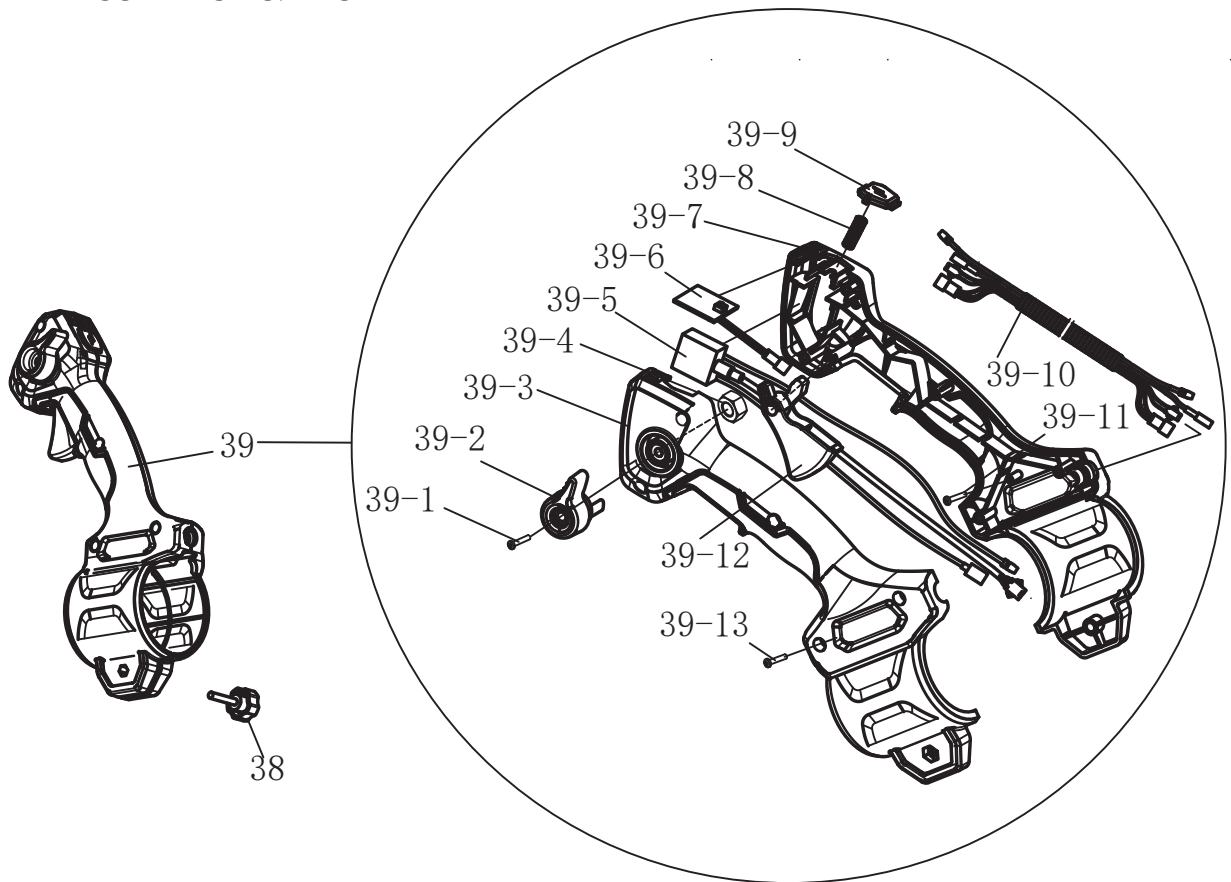

TOMAHAWK

eTMD14
BATTERY POWERED FOGGER

Parts Manual

FRAME & POWER UNIT

FRAME & POWER UNIT			
#	Part Number	Part Name	Qty.
1	3WBD-8-4	Frame	1
2	GB/T 96.1	Washer 6	7
3	GB/T 6177.1	M6 Nut	7
4	3W-950.5	Rubber Pillar	3
5	3F-30.12	Rubber Pillar	2
6	3W-15A.2-1	Volute Case	1
7	GB/T845 ST4.8×19	St4.8×19 'Screw	12
8	GB/T889.1	M8 Nut	1
9	GB/T93	Washer 8	1
10	GB/T96.1	Washer 8	1
11	3WBD-8.1.3	Impeller	1
12	3WBD-8.1.1-1	Door Axle	1
13	ZB4-01	Guide Pipe	1
14	3W-15A.1	Chemical Tank	1
15	GB/T9074.13	Screw Assem M6X30	2
16	ZB200-D80.5-3	Retainer Plate	2
17	3WBD-8.2.2	Cell Connector	1
18	3WBD-8.2.5	Controller	1
19	3WBD-8.5	Motor Assembly	1
20	3WBD-8-2	Battery Door	1
21	ZB-200-D.2	Battery	1
22	3WBD-8-1	Front Cover	1
23	3WBD-8-3	Right Cover	1
24	3GC36D.2-4	Screw	4
25	XSS46-2.2-5	Screw	8
26	ZB200-D80.5-4	Battery Ejection Spring	2
27	3WBD-8.3	Hasp Assembly	1

THROTTLE CONTROL & BLOWER ARM

THROTTLE CONTROL & BLOWER ARM

#	Part Number	Part Name	Qty.
28	3F-30.18-4	Rubber Sleeve	1
29	JB8870 (φ70-φ90)	Hoop	2
30	3WF-8.11-1	Tube	1
31	EB-650.7.1	Blowpipe	1
32	3WF-2.6B.4	Support	1
33	GB/T70.1+GB/T93+GB/T848	Screw Assem M5×16-10.9	3
34	3W-950.4	Rubber Pillar	2
35	3WF-3.19-1	Clip	4
36	LS-10×1.5×800	Tube	2
37	3WF-3.19.1	Cock Assem	1
38	EB-650.5.3	Lock Screw	1
39	3WBD-8.2	Handle	1
39_1	GB9074.4 5×20	Screw Assem M5×20	1
39_2	3WBD-8.2-2	Self-Locking Handle	1
39_3	3WBD-8.2-5	Left 'Handle	1
39_4	GB889 M5	Nut M5	1
39_5	3WBD-8.2.4	Speed Switch	1
39_6	3WBD-8.2.1	Microswitch	1
39_7	3WBD-8.2-4	Right 'Handle	1
39_8	BL750.3-7	Locking Spring	1
39_9	3WBD-8.2-3	Button	1
39_10	3WBD-8.2.3	Wire Harness	1
39_11	PWA M3×10 帽 12mm	Screw M3×10	2
39_12	3WBD-8.2-1	Knob Switch	1
39_13	3GC36D.2-4	Screw	5
40	3W-16.8-2A	Tube	1
41	3WF-2.6.4.3	Nozzle Assembly	1
42	3W-950.2-2	Damper Shaft	1
43	GB/T845	St2.2*13 'Screw	2
44	3W-950.2-1	Tube	1
45	3WF-2.6.4.3	Damper Plate	1
46	150BT-M2-4	Hanging Scroll	4
47	3WBD-8.4	Bands Assm	1
48	GB/T823+GB/T96.1	Screw Assem M6×12	4