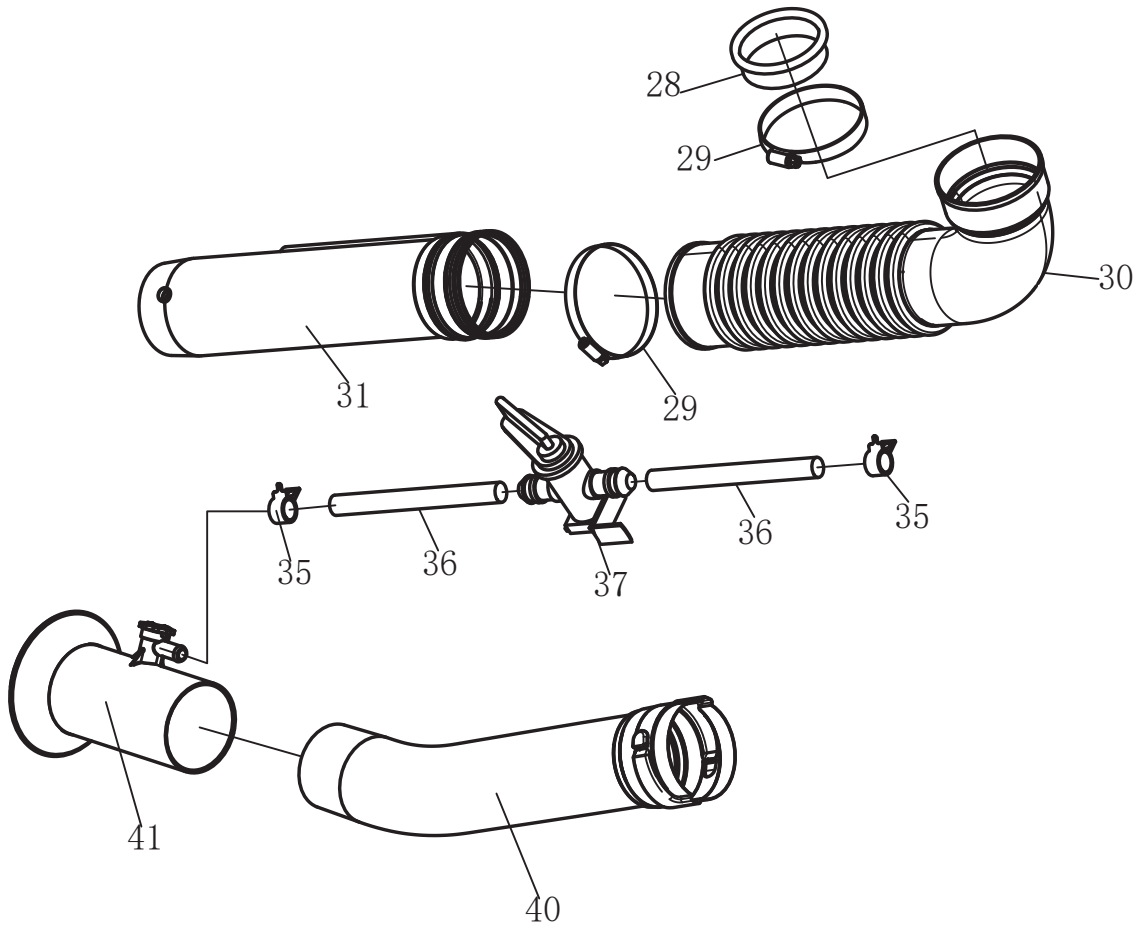

TOMAHAWK

eTMD14
BATTERY POWERED FOGGER

Parts Manual

FRAME & POWER UNIT

FRAME & POWER UNIT			
#	Part Number	Part Name	Qty.
1	3WBD-8-4	Frame	1
2	GB/T 96.1	Washer 6	7
3	GB/T 6177.1	M6 Nut	7
4	3W-950.5	Rubber Pillar	3
5	3F-30.12	Rubber Pillar	2
6	3W-15A.2-1	Volute Case	1
7	GB/T845 ST4.8×19	St4.8×19 'Screw	12
8	GB/T889.1	M8 Nut	1
9	GB/T93	Washer 8	1
10	GB/T96.1	Washer 8	1
11	3WBD-8.1.3	Impeller	1
12	3WBD-8.1.1-1	Door Axle	1
13	ZB4-01	Guide Pipe	1
14	3W-15A.1	Chemical Tank	1
15	GB/T9074.13	Screw Assem M6X30	2
16	ZB200-D80.5-3	Retainer Plate	2
17	3WBD-8.2.2	Cell Connector	1
18	3WBD-8.2.5	Controller	1
19	3WBD-8.5	Motor Assembly	1
20	3WBD-8-2	Battery Door	1
21	ZB-200-D.2	Battery	1
22	3WBD-8-1	Front Cover	1
23	3WBD-8-3	Right Cover	1
24	3GC36D.2-4	Screw	4
25	XSS46-2.2-5	Screw	8
26	ZB200-D80.5-4	Battery Ejection Spring	2
27	3WBD-8.3	Hasp Assembly	1

THROTTLE CONTROL & BLOWER ARM

THROTTLE CONTROL & BLOWER ARM

#	Part Number	Part Name	Qty.
28	3F-30.18-4	Rubber Sleeve	1
29	JB8870 (φ70-φ90)	Hoop	2
30	3WF-8.11-1	Tube	1
31	EB-650.7.1	Blowpipe	1
32	3WF-2.6B.4	Support	1
33	GB/T70.1+GB/T93+GB/T848	Screw Assem M5×16-10.9	3
34	3W-950.4	Rubber Pillar	2
35	3WF-3.19-1	Clip	4
36	LS-10×1.5×800	Tube	2
37	3WF-3.19.1	Cock Assem	1
38	EB-650.5.3	Lock Screw	1
39	3WBD-8.2	Handle	1
39_1	GB9074.4 5×20	Screw Assem M5×20	1
39_2	3WBD-8.2-2	Self-Locking Handle	1
39_3	3WBD-8.2-5	Left 'Handle	1
39_4	GB889 M5	Nut M5	1
39_5	3WBD-8.2.4	Speed Switch	1
39_6	3WBD-8.2.1	Microswitch	1
39_7	3WBD-8.2-4	Right 'Handle	1
39_8	BL750.3-7	Locking Spring	1
39_9	3WBD-8.2-3	Button	1
39_10	3WBD-8.2.3	Wire Harness	1
39_11	PWA M3×10 帽 12mm	Screw M3×10	2
39_12	3WBD-8.2-1	Knob Switch	1
39_13	3GC36D.2-4	Screw	5
40	3W-16.8-2A	Tube	1
41	3WF-2.6.4.3	Nozzle Assembly	1
42	3W-950.2-2	Damper Shaft	1
43	GB/T845	St2.2*13 'Screw	2
44	3W-950.2-1	Tube	1
45	3WF-2.6.4.3	Damper Plate	1
46	150BT-M2-4	Hanging Scroll	4
47	3WBD-8.4	Bands Assm	1
48	GB/T823+GB/T96.1	Screw Assem M6×12	4