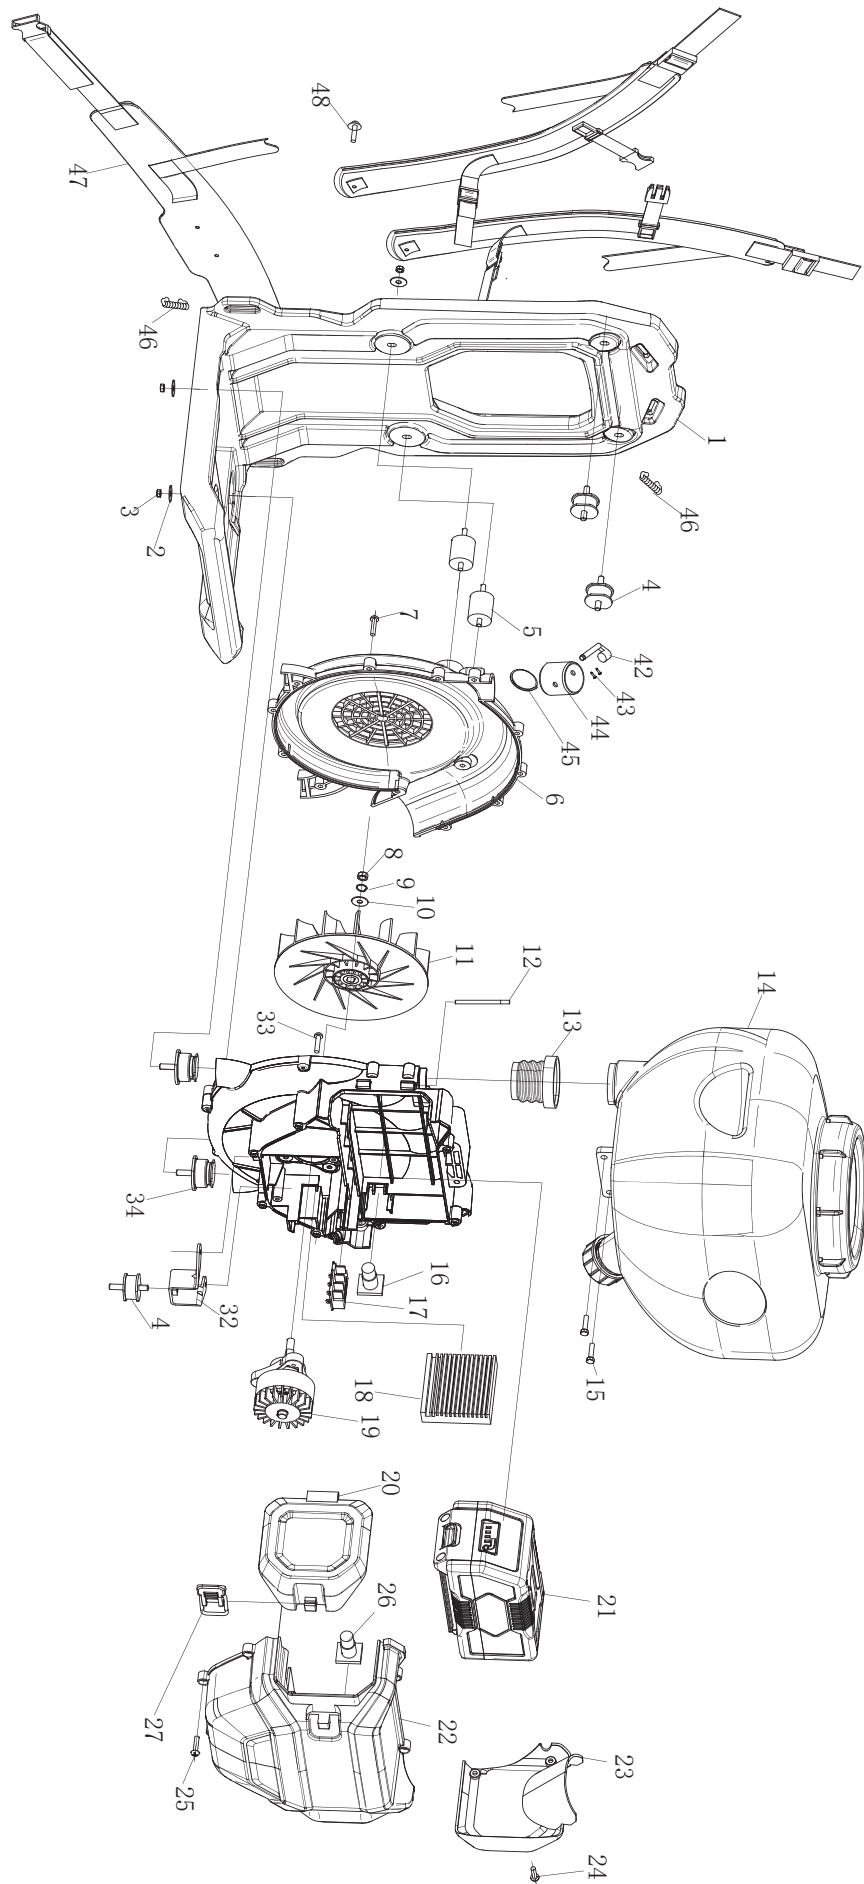

TOMAHAWK

eTMD14
BATTERY POWERED FOGGER

Parts Manual

FRAME & POWER UNIT

FRAME & POWER UNIT			
#	Part Number	Part Name	Qty.
1	3WBD-8-4	Frame	1
2	GB/T 96.1	Washer 6	7
3	GB/T 6177.1	M6 Nut	7
4	3W-950.5	Rubber Pillar	3
5	3F-30.12	Rubber Pillar	2
6	3W-15A.2-1	Volute Case	1
7	GB/T845 ST4.8×19	St4.8×19 'Screw	12
8	GB/T889.1	M8 Nut	1
9	GB/T93	Washer 8	1
10	GB/T96.1	Washer 8	1
11	3WBD-8.1.3	Impeller	1
12	3WBD-8.1.1-1	Door Axle	1
13	ZB4-01	Guide Pipe	1
14	3W-15A.1	Chemical Tank	1
15	GB/T9074.13	Screw Assem M6X30	2
16	ZB200-D80.5-3	Retainer Plate	2
17	3WBD-8.2.2	Cell Connector	1
18	3WBD-8.2.5	Controller	1
19	3WBD-8.5	Motor Assembly	1
20	3WBD-8-2	Battery Door	1
21	ZB-200-D.2	Battery	1
22	3WBD-8-1	Front Cover	1
23	3WBD-8-3	Right Cover	1
24	3GC36D.2-4	Screw	4
25	XSS46-2.2-5	Screw	8
26	ZB200-D80.5-4	Battery Ejection Spring	2
27	3WBD-8.3	Hasp Assembly	1

THROTTLE CONTROL & BLOWER ARM

THROTTLE CONTROL & BLOWER ARM

#	Part Number	Part Name	Qty.
28	3F-30.18-4	Rubber Sleeve	1
29	JB8870 (φ70-φ90)	Hoop	2
30	3WF-8.11-1	Tube	1
31	EB-650.7.1	Blowpipe	1
32	3WF-2.6B.4	Support	1
33	GB/T70.1+GB/T93+GB/T848	Screw Assem M5×16-10.9	3
34	3W-950.4	Rubber Pillar	2
35	3WF-3.19-1	Clip	4
36	LS-10×1.5×800	Tube	2
37	3WF-3.19.1	Cock Assem	1
38	EB-650.5.3	Lock Screw	1
39	3WBD-8.2	Handle	1
39_1	GB9074.4 5×20	Screw Assem M5×20	1
39_2	3WBD-8.2-2	Self-Locking Handle	1
39_3	3WBD-8.2-5	Left 'Handle	1
39_4	GB889 M5	Nut M5	1
39_5	3WBD-8.2.4	Speed Switch	1
39_6	3WBD-8.2.1	Microswitch	1
39_7	3WBD-8.2-4	Right 'Handle	1
39_8	BL750.3-7	Locking Spring	1
39_9	3WBD-8.2-3	Button	1
39_10	3WBD-8.2.3	Wire Harness	1
39_11	PWA M3×10 帽 12mm	Screw M3×10	2
39_12	3WBD-8.2-1	Knob Switch	1
39_13	3GC36D.2-4	Screw	5
40	3W-16.8-2A	Tube	1
41	3WF-2.6.4.3	Nozzle Assembly	1
42	3W-950.2-2	Damper Shaft	1
43	GB/T845	St2.2*13 'Screw	2
44	3W-950.2-1	Tube	1
45	3WF-2.6.4.3	Damper Plate	1
46	150BT-M2-4	Hanging Scroll	4
47	3WBD-8.4	Bands Assm	1
48	GB/T823+GB/T96.1	Screw Assem M6×12	4