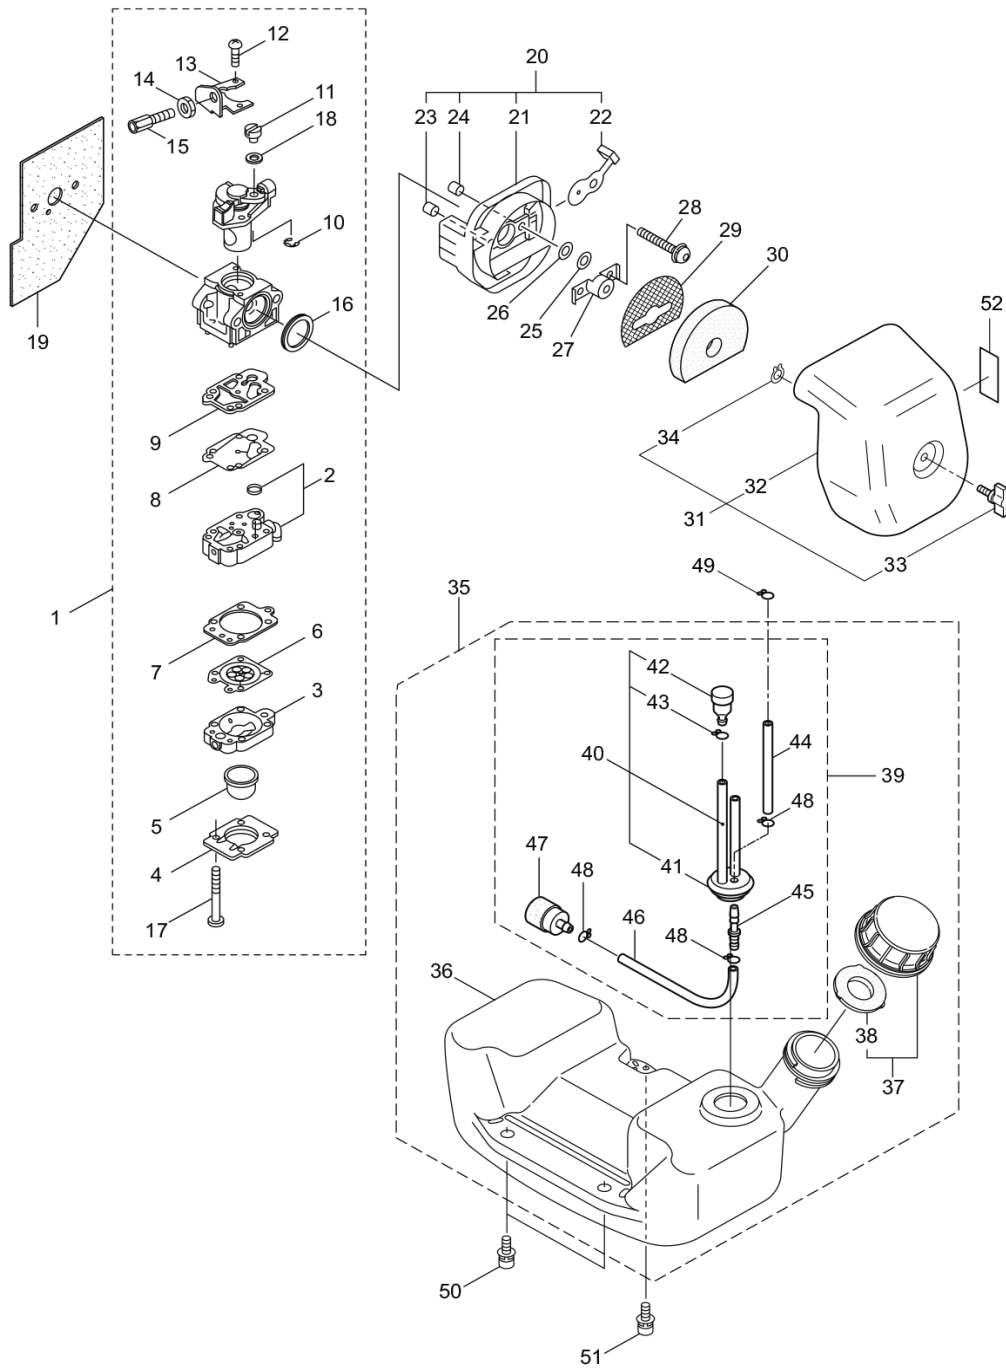

3. MM300
ENGINE (CARBURETOR, FUEL TANK)

Status	Position	Parts Number	Parts Name	Unit Quantity	Set Unit Quantity	Specification	Remarks	Maker code
	1	288263	CARBURETOR ASSY	1		WYK242Aセフトスク リュ	Incl.2-18 New gasket required	
	2	264155	CARBURETOR BODY	1		WB5-2582		
	3	262991	PURGE BODY	1		WB5-2557		
	4	262992	COVER	1		WB21-3147		
	5	261874	PRIMER	1		WB188-12		
	6	283905	DIAPHRAGM METERRING	1		WB95-614		
	7	262993	GASKET	1		WB92-359		
	8	262994	DIAPHRAGM	1		WB95-99		
	9	282576	GASKET	1		WB92-415		
	10	261876	RING	1		WB16-71		
	11	261658	SWIVEL	1		WB52-34		
	12	261875	SCREW	2		WB96-323		
	13	264677	BRACKET	1		WB167-143		
	14	261878	NUT	1	5	M6 3ｼ		
	15	261877	SCREW	1		WB96-412		
	16	261657	PACKING	1		WB16-171		
	17	262996	SCREW	4	5	WB96-425		
	18	264678	WASHER	1	5	WB136-221		
	19	282578	GASKET	1				
	20	268055	AIR FILTER HOUSING ASSY	1			Incl.21-24	
	21	268056	AIR FILTER CASE	1		チヨ-クタイ		
	22	268057	MACHINED DISC	1				
	23	268157	SLEEVE	1		5.5X7.1X6	5.5x7.1x6L	
	24	268412	SLEEVE	1		5.2X7.1X6.4	5.5x7.1x6.4L	
	25	263345	PACKING	1	5	7.2X11XT1.3	7.2x11xt1.3	
	26	263942	WASHER	1	5	7.2X12XT0.15	7.2x12xt0.15	
	27	263815	STAY	1				
	28	264016	CAP SCREW	2	5	M5X60	M5x60	
	29	265026	SCREEN	1				
	30	281861	CLEANER ELEMENT	1				
	31	268058	AIR FILTER COVER ASSY	1			Incl.32-34	
	32	268059	AIR FILTER COVER	1				
	33	281438	KNOB	1				
	34	261734	SNAP RING	1	5	3ビ 5	#5	
	35	289038	FUEL TANK ASSY	1		A46B95C154D52	Incl.36-48	
	36	283891	FUEL TANK	1		ﾌﾞ ｵｸ-ﾀﾝｸ		
	37	289043	FUEL TANK CAP ASSY	1			Incl.38	
	38	287058	GASKET	1				
	39	279550	FUEL PIPE ASSY	1			Incl.40-48	
	40	289036	FUEL PIPE ASSY	1			Incl.41-43	
	41	268065	GROMMET	1		3ﾌ		
	42	261590	BREATHER SUB ASSY	1				
	43	261117	CLIP	1				
	44	289028	PIPE A	1		3X5X53L	3x5x53L	
	45	288921	JOINT	1				
	46	289033	PIPE	1		3X5X100L	3x5x100L	
	47	286749	FILTER ASSY	1		WB125-527		
	48	261117	CLIP	3				
	49	261117	CLIP	1				
	50	268940	SCREW	2		M5X18WSW-12	M5x18	
	51	281715	SCREW	1		M5X20WSW- 12+オ	M5x20	
	52	261352	MARK--LABEL	1		チヨ-ク	Choke