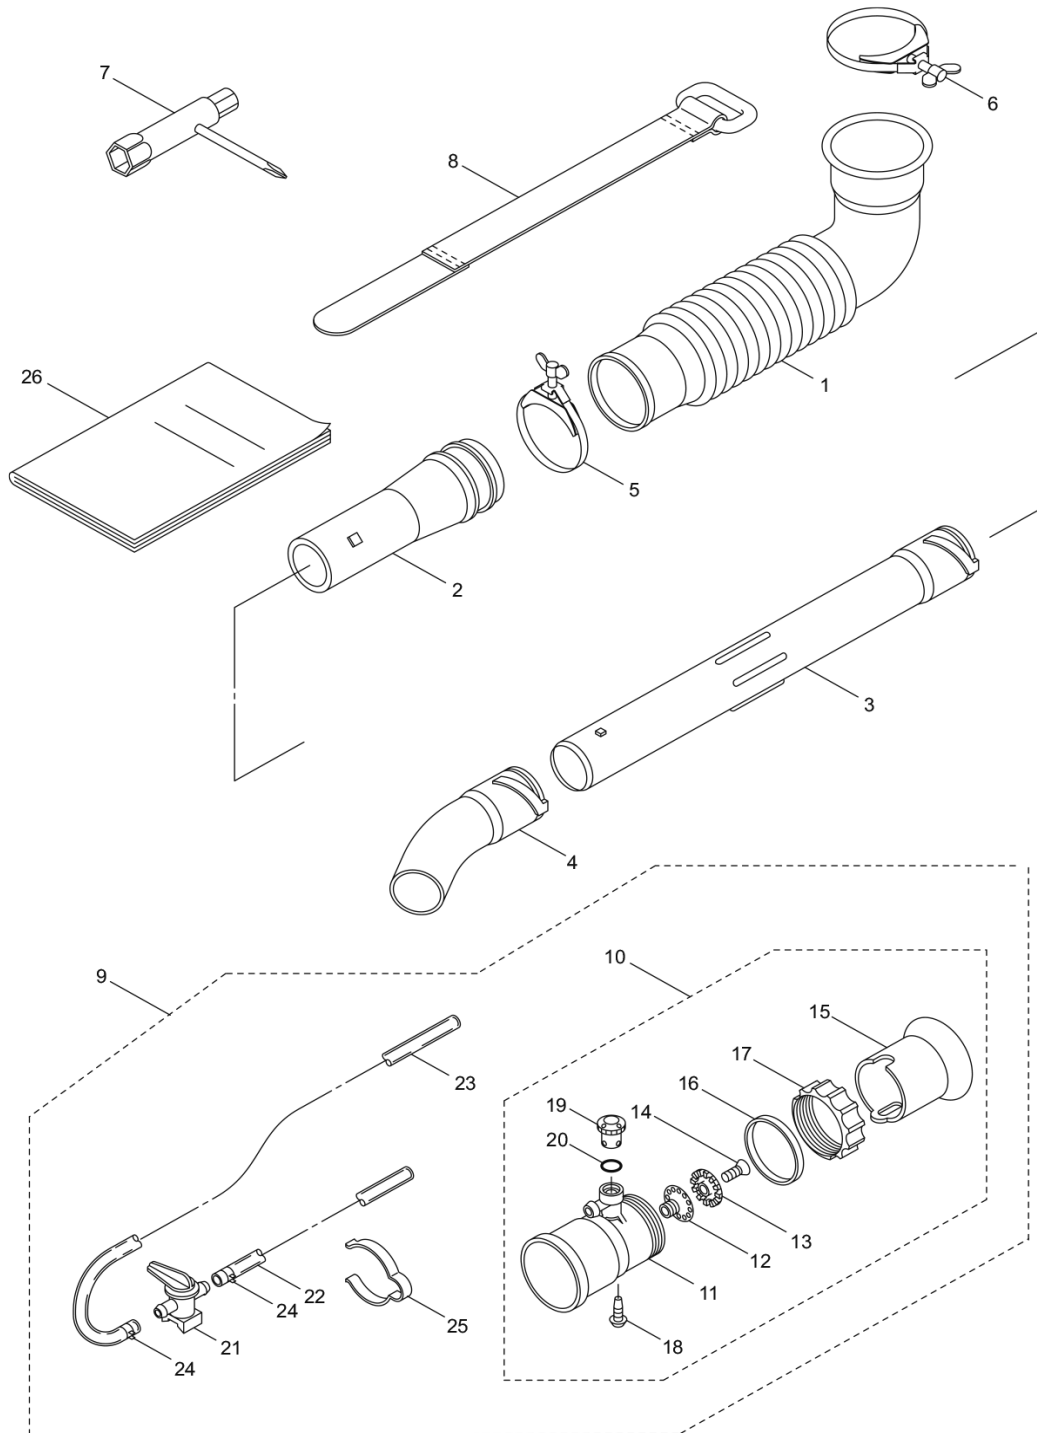

4. MM300
ACCESSORIES

Status	Position	Parts Number	Parts Name	Unit Quantity	Set Unit Quantity	Specification	Remarks	Maker code