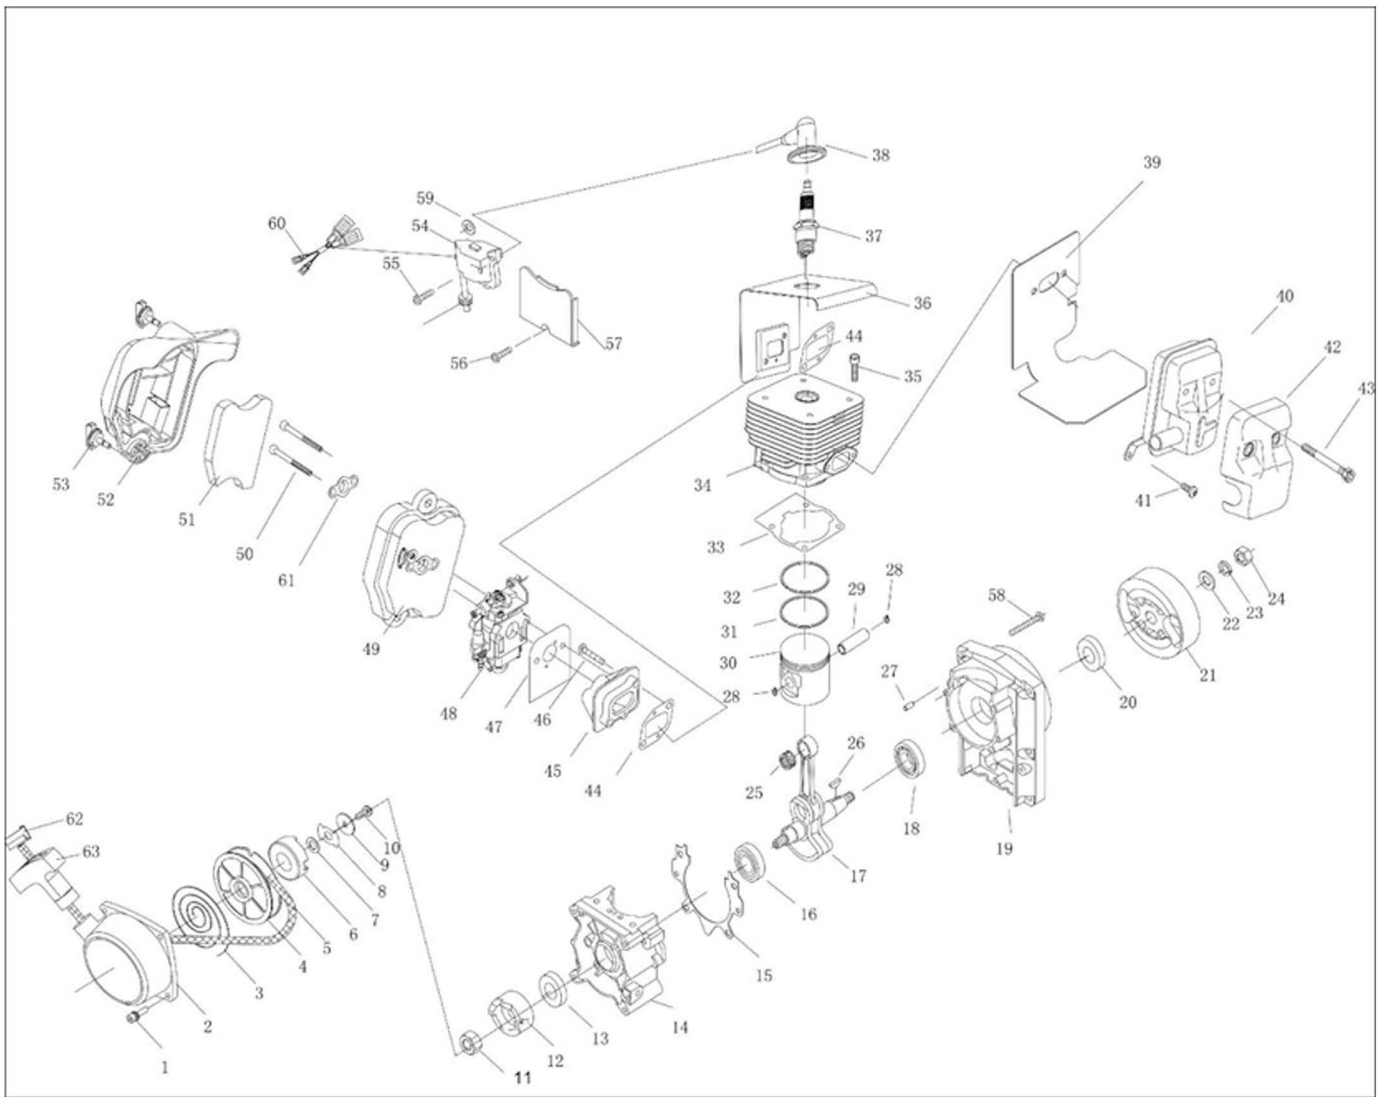

SPARE PARTS MANUAL

TOMAHAWK POWER
Mist Blower
TMD14

NO.	Part NO.	Part Name	Qty.
1	GB/T70.1+GB93+GB97	Screw M5X18	4
2	1E40FP-3Z.4-1	Case	1
3	1E40FP-3Z.4-7	Spring	1
4	1E40FP-3Z.4-6	Pulley	1
5	1E40FP-3Z.4-9	Rope	1
6	1E40FP-3Z.4-8	Start Wheel	1
7	GB860 8	Washer	1
8	1E40FP-3Z.4-5	Guide Slice	1
9	1E40FP-3Z.4-4	Washer	1
10	GB67 M5X12	Screw	1
11	GB6170 M8	Nut	1
12	3WF-960.1-2	Ratchet	1
13	1E36F.2	Oil-Seal	2
14	1E40F-E.6-2	Crank Case	1
15	1E40F-5.8-4	Gasket	1

NO.	Part NO.	Part Name	Qty.
16	GB/T276	Bearing 6202/P6	1
17	EB-500-E.1.2.1	Crank Shaft	1
18	GB/T276	Bearing 6202/P6	1
19	EB-500-E.1.3-1	Crank Case	1
20	1E40F-5.9	Oil-Seal	1
21	1E46FP.1.1	Fly Wheel	1
22	GB96 8	Washer	1
23	GB96 8	Washer	1
24	GB6170 M8	Nut	1
25	1E44F-2A.2-3	Bearing	1
26	GB1099	Key 3X5X13	1
27	GB119	4H8×10	1
28	P40.6-4	Ring	2
29	1E44F-2A.2-2	Piston Pin	1
30	1E44F-E.3-1	Piston	1
31	1E44F-2A.2-4	Piston Ring	1
32	1E44F-2A.2-4	Piston Ring	1
33	1E40F-5-6	Gasket	1
34	EB-500-E.1-2	Cylinder	1
35	GB70.1	Screw M5X20	4
36	EB-500-E.1-1	Mantle	1
37	RCJ6Y	Spark Plug	1
38	1E46FP.1-1	Plug Cap Ass.	1
39	EB-500-E.1-4	Gasket	1
40	EB-500-E.1.1	Muffler	1
41	GB/T70.1+GB93+GB97	Screw M5×12	1
42	EB-500-E.1-3	Muffler Shield	2
43	GB70.1+GB97	Screw M6×60-12.9	2
44	1E40F-5-2	Gasket	2
45	1E44F-E-PBJ.7	Admitting Pipe	1
46	GB70.1 5*25	Screw	2
47	EB-500-E.1-5	Gasket	1
48	1E48FP-E.4	Carburetor	1
49	EB-500-E.1.6.1	Cleaner Inside Cover	1
50	GB70.1+GB93+GB97	Screw M5×55	2
51	EB-500-E.1.6-3	Filter Net	1
52	EB-500-E.1.6-1	Cleaner Outside Cover	1
53	1E34F.1.2A	Screw	2
54	1E46FP.1.1	Ignition Coil Comp.	1
55	GB/T9074.13 M4X20	Bolt	2
56	GB/T9074.4 M5X20	Bolt	1
57	1E46FP-2	Shield	1
58	GB70.1	Screw M5×30	4