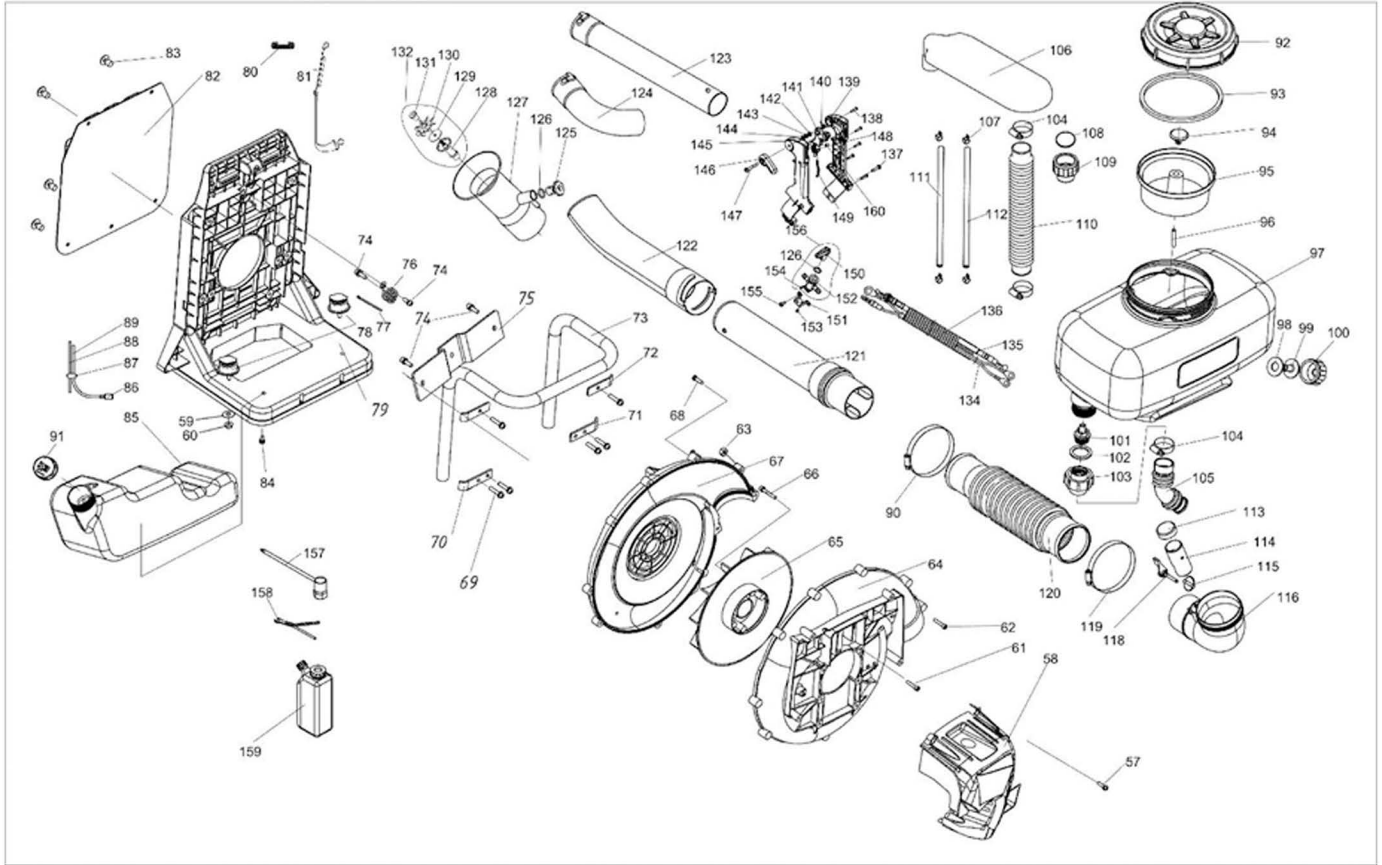

SPARE PARTS MANUAL

TOMAHAWK POWER
Mist Blower
TMD14

NO.	Part NO.	Part Name	Qty.
1	GB/T70.1+GB93+GB97	Screw M5X18	4
2	1E40FP-3Z.4-1	Case	1
3	1E40FP-3Z.4-7	Spring	1
4	1E40FP-3Z.4-6	Pulley	1
5	1E40FP-3Z.4-9	Rope	1
6	1E40FP-3Z.4-8	Start Wheel	1
7	GB860 8	Washer	1
8	1E40FP-3Z.4-5	Guide Slice	1
9	1E40FP-3Z.4-4	Washer	1
10	GB67 M5X12	Screw	1
11	GB6170 M8	Nut	1
12	3WF-960.1-2	Ratchet	1
13	1E36F.2	Oil-Seal	2
14	1E40F-E.6-2	Crank Case	1
15	1E40F-5.8-4	Gasket	1

NO.	Part NO.	Part Name	Qty.
59	P40-5	Washer	2
60	EB-500-E.1-6	Parking	1
61	P40.1-3	Baffle	1
62	1E40FP-3Z.4-10	Cover	1
63	1E40FP-3Z.4-3	Cover	1
64	1E40FP-3Z.4-2	Handle	1

NO.	Part NO.	Part Name	Qty.
57	3WF-20.9-2	Screw	4
58	EB-500-E-4	Protection	1
59	GB/T96	Washer 6	2
60	GB/T6177	Nut M6	2
61	GB70+GB93+GB97	Screw M6×30	6
62	GB/T818	Screw M5×70	2
63	GB/T6170	M5 Nut	2
64	EB-500-E.2-1	Volute Case	1
65	EB-500-E.2.3	Impeller	1
66	GB70+GB93+GB97	Screw	4
67	EB-500-E.2-2	Volute Case	1
68	XSS46-2.2-5	Screw	10
69	GB70+GB93+GB97	Screw	6
72	3WF-14-9	Board	2
73	3WF-14B-4A	Support	1